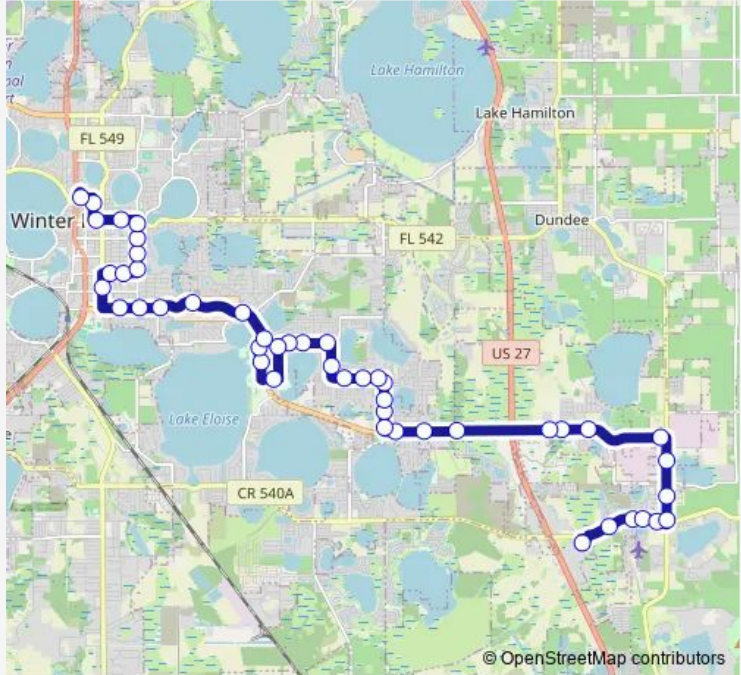

**Direction**  
 Eagle Ridge Mall — Winter Haven Downtown Terminal  
 47 stops  
[Open route schedule](#)

- Eagle Ridge Mall
- Chalet Suzanne Rd & Preserve Pkwy
- Chalet Suzanne Rd & Lake Suzanne Rd
- Chalet Suzanne Rd & Dinner Lake Blvd
- Chalet Suzanne Rd & Chalet Suzanne Dr
- N Scenic Hwy & Masterpiece Rd
- N Scenic Hwy & Dinner Lk Ave
- N Scenic Hwy & Dekle Rd
- Waverly Rd & Waverly Loop
- Waverly Rd & Lake St
- Waverly Rd & Hodge St
- Waverly Rd & Plantation Ln
- Cypr Grdns Blvd & Carlton Arms Blvd
- Walmart Supercenter
- Cypr Grdns Blvd & Heather Glen Dr
- Cypr Grdns Rd & Cypr Grdns Blvd
- Cypr Grdns Rd & S Lk Fox Rd
- Cypr Grdns Rd & Lk Fox Cir
- Cypr Grdns Rd & Fox Ridge Dr
- Garden Grove School
- Cypr Grdns Rd & E Heron Pl Se

Route schedule  
 Eagle Ridge Mall — Winter Haven Downtown Terminal

Monday	06:15-18:15
Tuesday	06:15-18:15
Wednesday	06:15-18:15
Thursday	06:15-18:15
Friday	06:15-18:15
Saturday	08:15-15:15
Sunday	09:15-14:15

Route info  
 Direction: Eagle Ridge Mall  
 Stops: 47  
 Trip Duration: 0 hour 45 min

Wh 30 — Legoland **BusMaps**

Cypr Grdns Rd & Lk Ned Village Cir

Cypr Grdns Rd SE & Cypr Pointe Blvd

Cypr Grdns Rd SE & Lk Ned Rd

## Route info

Direction: Winter Haven Downtown Terminal

Stops: 47

Trip Duration: 0 hour 48 min

Cypr Grdns Rd & E Heron Pl Se

Garden Grove School

Cypr Grdns Rd & Done Ln

5651 Cypress Grdns Rd