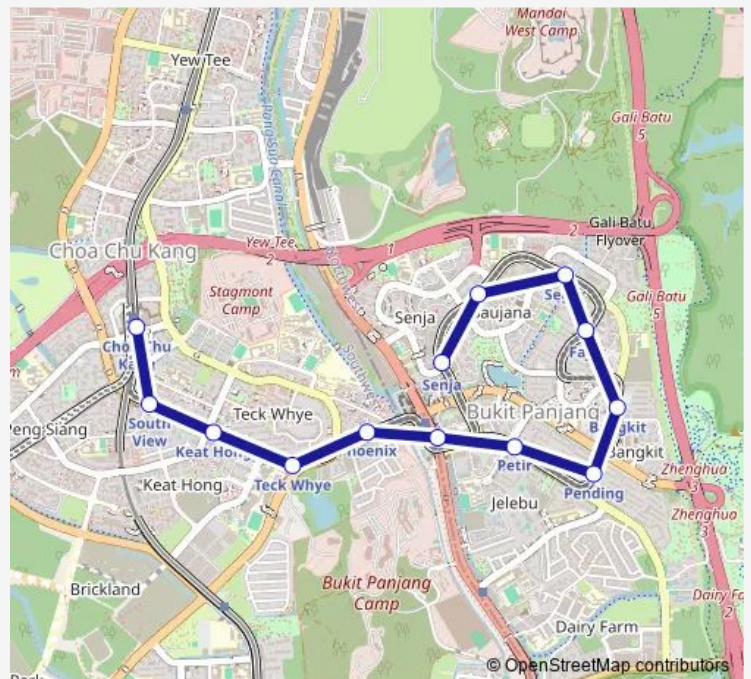

Metro BP ('Choa CHU Kang', 'Senja')

[Go to website](#)

Direction

SENJA — CHOA CHU KANG

13 stops

[Open route schedule](#)

- SENJA
- JELAPANG
- SEGAR
- FAJAR
- BANGKIT
- PENDING
- PETIR
- BUKIT PANJANG
- PHOENIX
- TECK WHYE
- KEAT HONG
- SOUTH VIEW
- CHOA CHU KANG

Route schedule

SENJA — CHOA CHU KANG

Monday	06:00
Tuesday	06:00
Wednesday	06:00
Thursday	06:00
Friday	06:00
Saturday	06:00
Sunday	06:00

Route info

Direction: SENJA

Stops: 13

Trip Duration: 0 hour 13 min

■ BP — ('Choa CHU Kang', 'Senja')

Direction

CHOA CHU KANG — SENJA

13 stops

[Open route schedule](#)

CHOA CHU KANG

SOUTH VIEW

KEAT HONG

TECK WHYE

SENJA

Route schedule

CHOA CHU KANG — SENJA

Monday	06:00
Tuesday	06:00
Wednesday	06:00
Thursday	06:00
Friday	06:00
Saturday	06:00
Sunday	06:00

Route info

Direction: CHOA CHU KANG

Stops: 13

Trip Duration: 0 hour 13 min