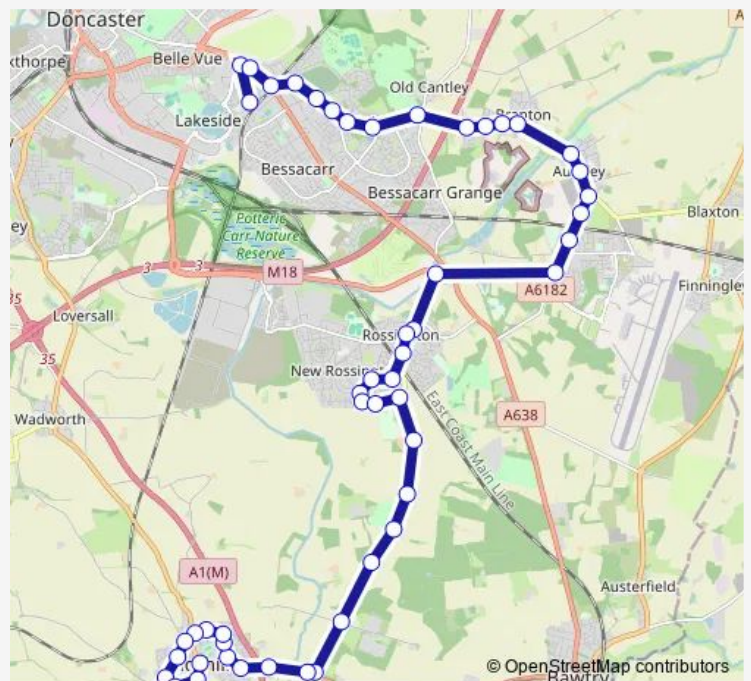

Cantley Lane/School Lane

Doncaster Road/St Vincents Avenue

Moor Gap/The Close

Moor Gap/Valley Drive

Doncaster Road/Whiphill Top Lane

Main Street/Common Lane

Main Street/Ellers Lane

Hurst Lane/Mosham Road

Wednesday 15:01

Thursday 15:01

Friday 15:01

Saturday —

Sunday —

Route info

Direction: Hall Cross Lower School/St Augustine's Road

Stops: 50

Trip Duration: 0 hour 38 min

492H — Hallcross School - Tickhill

Sheep Bridge Lane/Littleworth Lane

Sheep Bridge Lane/Stripe Road

Stripe Road/Parklands Close

Clay Flat Lane/Beech Road

Clay Flat Lane/Gattison Lane

Stripe Road/High Common Lane

Stripe Road/Bawtry Road

Bawtry Road/Stripe Road

Sunderland Street/Tollbar Bridge

Sunderland Street/Sunderland Place

Alderson Drive/Beech Avenue

Alderson Drive/Airedale Avenue

Common Lane/Alderson Drive