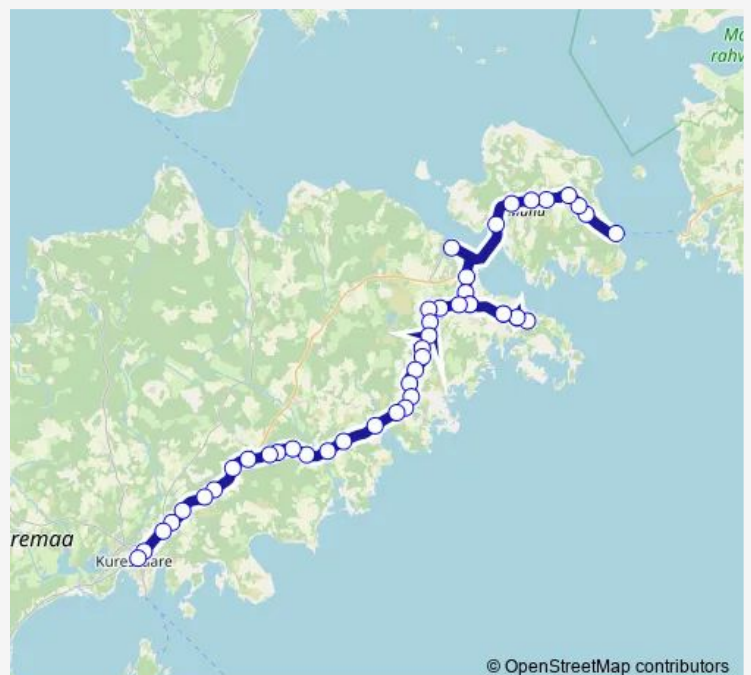

### Route info

Direction: Kuivastu

Stops: 46

Trip Duration: 1 hour 35 min

© OpenStreetMap contributors

Koigi-Aadu

Saare

Audla