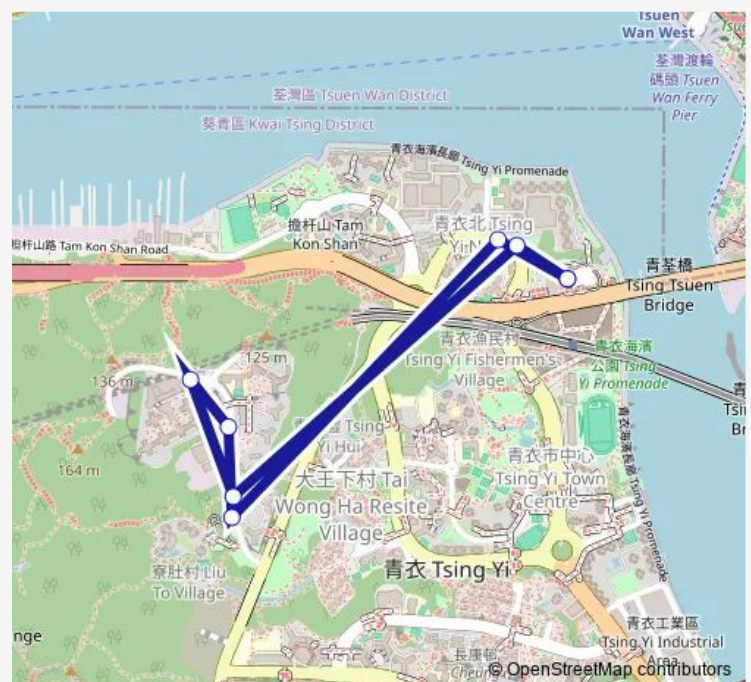

8 stops

[Open route schedule](#)

[Kmb+Ctb] Tsing Yi Station/
Tsing Yi Station|[Kmb] Tsing Yi Station

[Kmb+Ctb] Tsing Yi BBI - ON MEI House Cheung ON Estate/
On MEI House Cheung ON Estate, Tsing King Road|[Kmb] Tsing Yi BBI - ON MEI House Cheung ON Estate

[Kmb+Ctb] Mount Haven/
Mount Haven, LIU TO Road|[Kmb] Mount Haven

[Kmb+Ctb] Cheung Hang Estate CAR Park/
Cheung Hang Estate CAR Park, LIU TO Road|[Kmb] Cheung Hang Estate CAR Park

[Kmb+Ctb] Cheung Wang BUS Terminus/
Cheung Wang Estate|[Kmb] Cheung Wang BUS Terminus

[Kmb+Ctb] Cheung Hang Estate Shopping Centre/
Cheung Hang Estate Shopping Centre, LIU TO Road|[Kmb] Cheung Hang Estate Shopping Centre

[Kmb+Ctb] Tsing Yi BBI - Villa Esplanada/
Villa Esplanada, Tsing King Road|[Kmb] Tsing Yi BBI - Villa Esplanada

[Kmb+Ctb] Tsing Yi Station/
Tsing Yi Station|[Kmb] Tsing Yi Station

Route schedule

[Kmb+Ctb] Tsing Yi Station/
Tsing Yi Station|[Kmb] Tsing Yi Station — [Kmb+Ctb] Tsing Yi Station/
Tsing Yi Station|[Kmb] Tsing Yi Station

Monday	05:35-23:45
Tuesday	05:35-23:45
Wednesday	05:35-23:45
Thursday	05:35-23:45
Friday	05:35-23:45
Saturday	05:35-00:55⁺¹
Sunday	05:35-00:55⁺¹

Route info

Direction: [Kmb+Ctb] Tsing Yi Station/
Tsing Yi Station|[Kmb] Tsing Yi Station

Stops: 8

Trip Duration: 0 hour 9 min