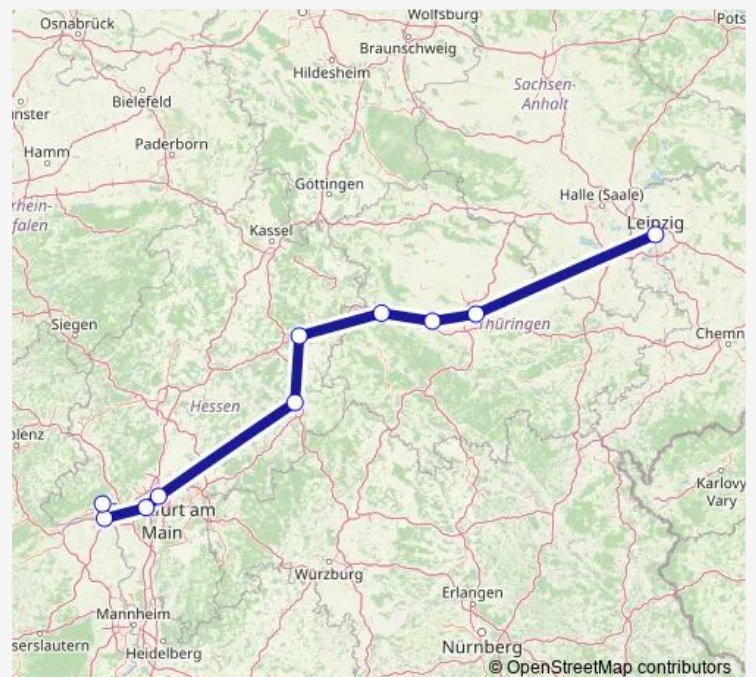

Bad Hersfeld

Fulda

Frankfurt(Main)Süd

Frankfurt(Main)Hbf

### Route schedule

Leipzig Hbf — Frankfurt(Main)Hbf

Monday	05:33
Tuesday	05:33
Wednesday	05:33
Thursday	05:33
Friday	05:33
Saturday	05:33
Sunday	—

### Route info

Direction: Leipzig Hbf

Stops: 8

Trip Duration: 3 hour 37 min

ICE 1656

## Direction

Leipzig Hbf — Wiesbaden Hbf

10 stops

[Open route schedule](#)

Leipzig Hbf

Erfurt Hbf

Gotha

Eisenach