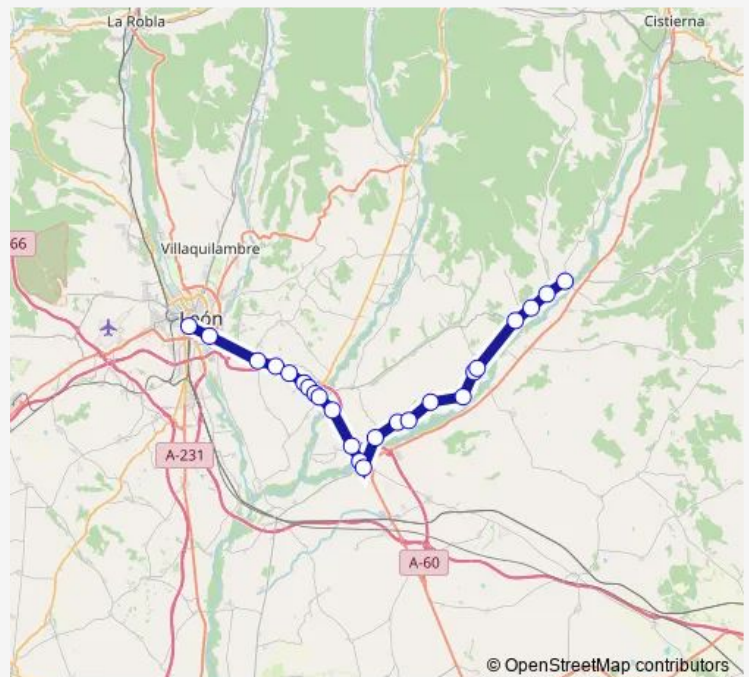

Direction

Leon — Gradefes

24 stops

[Open route schedule](#)

Leon

Alcalde Miguel Castaño. 90

Valdelafuente

Arcahueja

Casasola De Rueda

Route schedule

Leon — Gradefes

Monday 18:30

Tuesday 18:30

Wednesday 18:30

Thursday 18:30

Friday 18:30

Saturday —

Sunday —

Route info

Direction: Leon

Stops: 24

Trip Duration: 0 hour 48 min

Cifuentes De Rueda

Nava De Los Caballeros