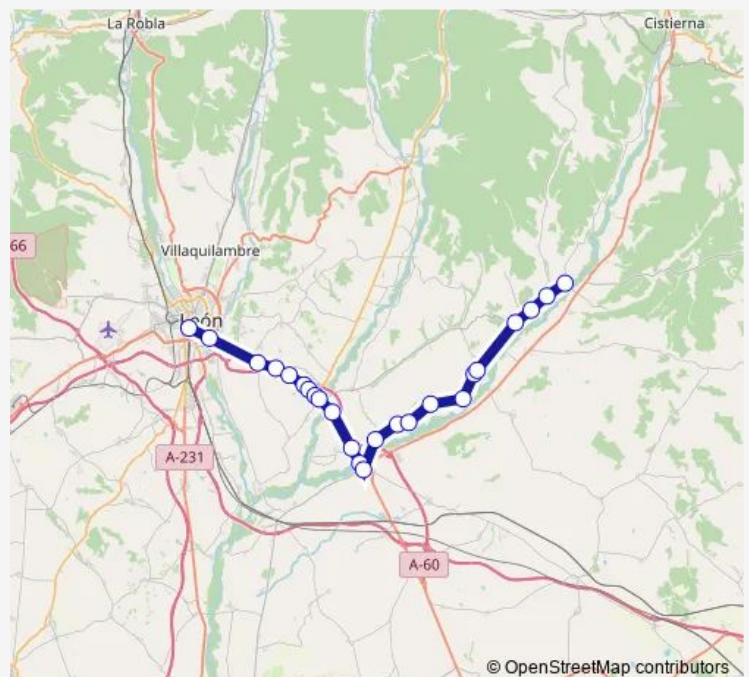

Direction

Leon — Gradefes

24 stops

[Open route schedule](#)

Leon

Alcalde Miguel Castaño. 90

Valdelafuente

Arcahueja

Casasola De Rueda

Route schedule

Leon — Gradefes

Monday 18:30

Tuesday 18:30

Wednesday 18:30

Thursday 18:30

Friday 18:30

Saturday —

Sunday —

Route info

Direction: Leon

Stops: 24

Trip Duration: 0 hour 48 min

Cifuentes De Rueda

Nava De Los Caballeros