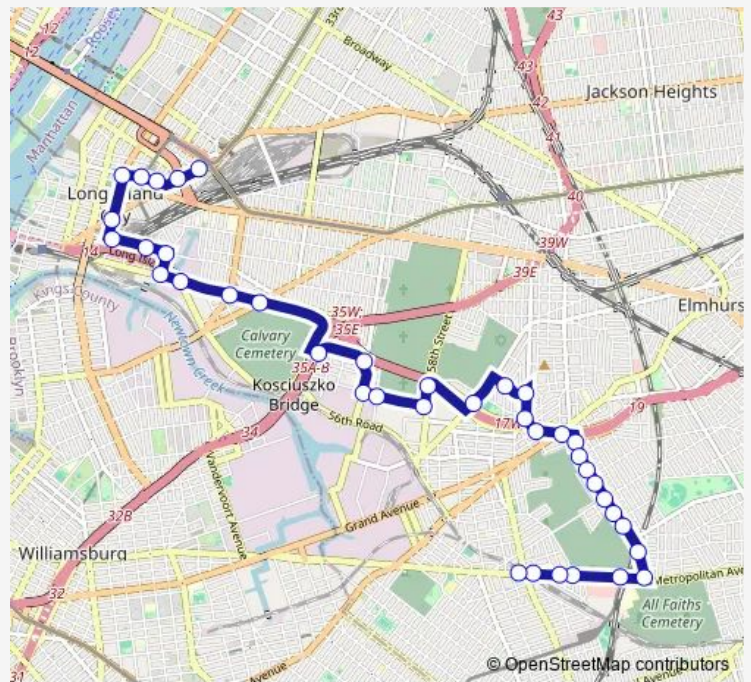

Borden AV/Review Av

Borden AV/VAN DAM St

Borden AV/Greenpoint Av

54 AV/43 St

Queens Midtown Expwy/48 St

55 AV/48 St

55 AV/50 St

55 AV/58 St

58 ST/Borden Av

Maurice AV/Queens Midtown Expwy

53 DR/63 St

Route schedule

Jackson AV/Queens Plaza South — Metropolitan AV/Fresh Pond Rd

Monday	03:00-23:10
Tuesday	03:00-23:10
Wednesday	03:00-23:10
Thursday	03:00-23:10
Friday	03:00-23:10
Saturday	07:10-23:10
Sunday	09:10-23:10

Route info

Direction: Jackson AV/Queens Plaza South

Stops: 39

Trip Duration: 0 hour 35 min

Q67 — Middle Village - Long Island City

65 PL/53 Dr

Hamilton PL/JAY Av

Queens Midtown Expwy/Hamilton Pl

Thursday 03:40-22:00

Friday 03:40-22:00

Saturday 07:00-22:00

Sunday 09:00-22:00

Route info

Direction: Metropolitan AV/Fresh Pond Rd

Stops: 48

Trip Duration: 0 hour 43 min