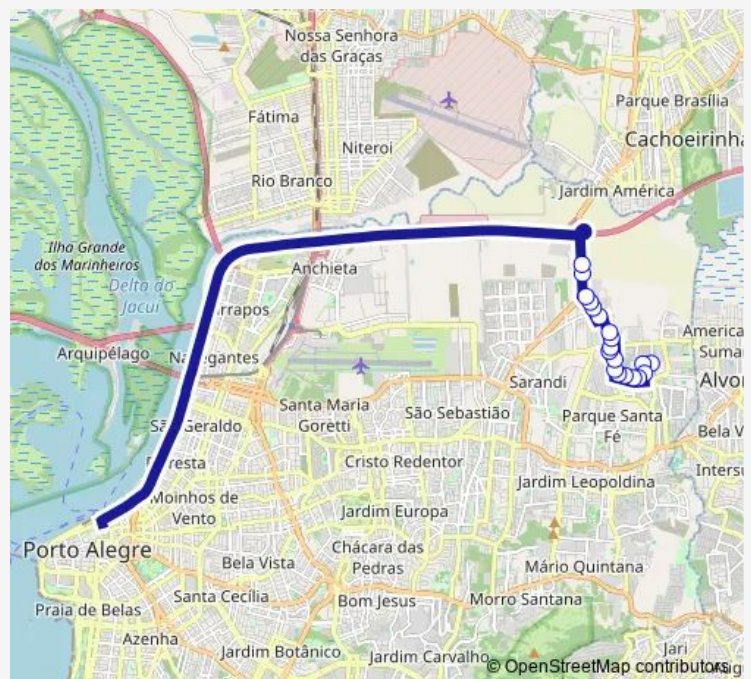

### Route schedule

Didia Jardim Pinto 36 — Assis Brasil DF 9000 DF Coca Cola

Monday 07:00-08:00

Tuesday 07:00-08:00

Wednesday 07:00-08:00

Thursday 07:00-08:00

Friday 07:00-08:00

Saturday —

### Route info

Direction: Didia Jardim Pinto 36

Stops: 19

Trip Duration: 0 hour 30 min

D70 — Diretao / Santa Rosa

D70 Bus time schedules and route maps are available in an offline PDF at [busmaps.com](https://busmaps.com). Use the [busmaps.com](https://busmaps.com) website to see live bus times, train schedule or subway schedule, and step-by-step directions for all public transit in Alvorada