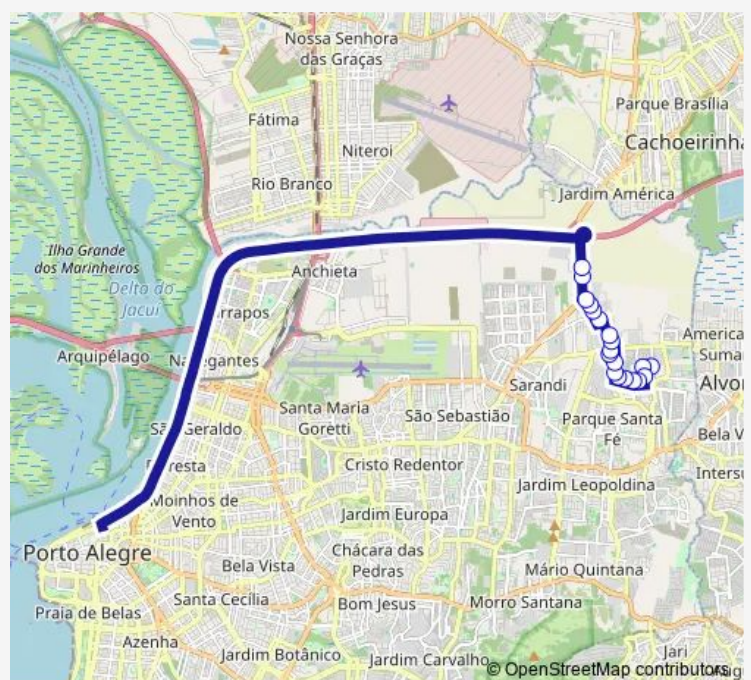

Friday 07:00-08:00

Saturday —

Sunday —

Route info

Direction: Didia Jardim Pinto 36

Stops: 19

Trip Duration: 0 hour 45 min

D70 — Diretao / Santa Rosa