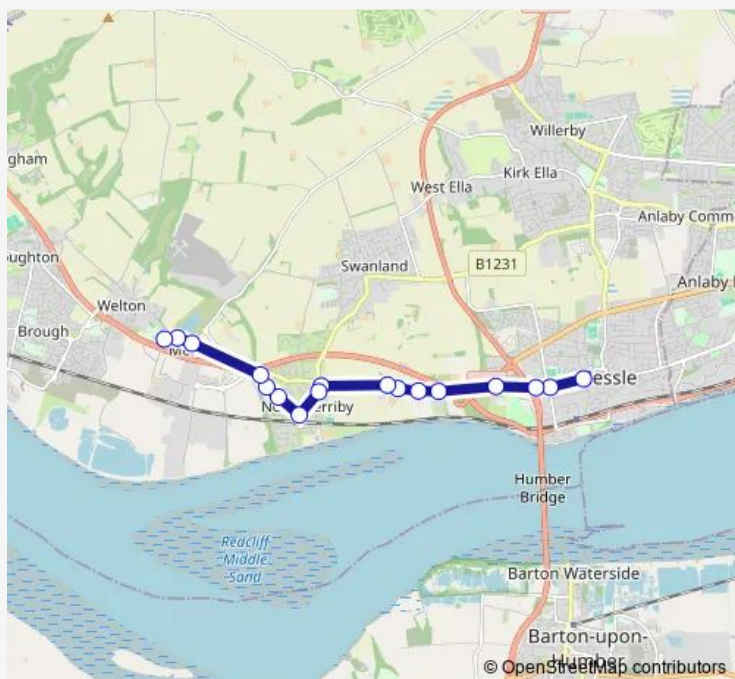

Bus 155b Hull - Goole

Go to website

Direction

Hessle Barrow Lane — South Hunsley School

17 stops

[Open route schedule](#)

- Hessle Barrow Lane
- Hessle Ferriby Road
- Hessle Ferriby Road
- Hessle Ferriby Road
- North Ferriby High Rd
- North Ferriby High Road
- North Ferriby High Rd
- North Ferriby High Rd
- North Ferriby High Road
- North Ferriby Library
- North Ferriby New Walk
- North Ferriby Corby Park
- North Ferriby Corby Park
- North Ferriby Corby Park
- Melton Bottom
- Melton East Dale Road
- South Hunsley School

Route schedule

Hessle Barrow Lane — South Hunsley School

Monday	08:08
Tuesday	08:08
Wednesday	08:08
Thursday	08:08
Friday	08:08
Saturday	—
Sunday	—

Route info

Direction: Hessle Barrow Lane

Stops: 17

Trip Duration: 0 hour 22 min

155b — Hull - Goole

Direction

South Hunsley School — Hessle The Square

21 stops

[Open route schedule](#)

South Hunsley School

Melton East Dale Road

Melton Bottom

Hessle Beverley Road

Hessle The Square

Route schedule

South Hunsley School — Hessle The Square

Monday	15:50
Tuesday	15:50
Wednesday	15:50
Thursday	15:50
Friday	15:50
Saturday	—
Sunday	—

Route info

Direction: South Hunsley School