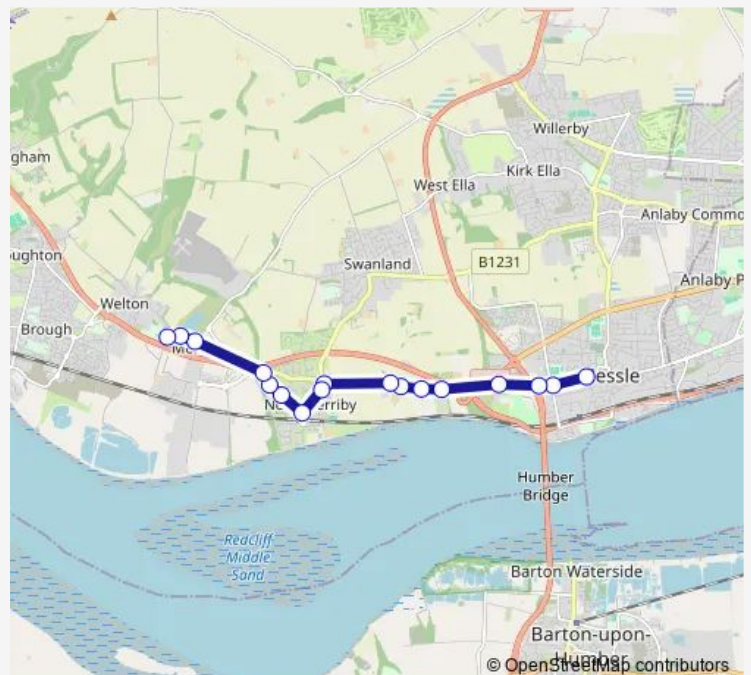

Bus 155b Hull - Goole

[Go to website](#)

Direction

Hessle Barrow Lane — South Hunsley School

17 stops

[Open route schedule](#)

- Hessle Barrow Lane
- Hessle Ferriby Road
- Hessle Ferriby Road
- Hessle Ferriby Road
- North Ferriby High Rd
- North Ferriby High Road
- North Ferriby High Rd
- North Ferriby High Rd
- North Ferriby High Road
- North Ferriby Library
- North Ferriby New Walk
- North Ferriby Corby Park
- North Ferriby Corby Park
- North Ferriby Corby Park
- Melton Bottom
- Melton East Dale Road
- South Hunsley School

Route schedule

Hessle Barrow Lane — South Hunsley School

Monday	08:08
Tuesday	08:08
Wednesday	08:08
Thursday	08:08
Friday	08:08
Saturday	—
Sunday	—

Route info

Direction: Hessle Barrow Lane

Stops: 17

Trip Duration: 0 hour 22 min

155b — Hull - Goole

Direction

South Hunsley School — Hessle The Square

21 stops

[Open route schedule](#)

South Hunsley School

Melton East Dale Road

Melton Bottom

Hessle Beverley Road

Hessle The Square

Route schedule

South Hunsley School — Hessle The Square

Monday	15:50
Tuesday	15:50
Wednesday	15:50
Thursday	15:50
Friday	15:50
Saturday	—
Sunday	—

Route info

Direction: South Hunsley School