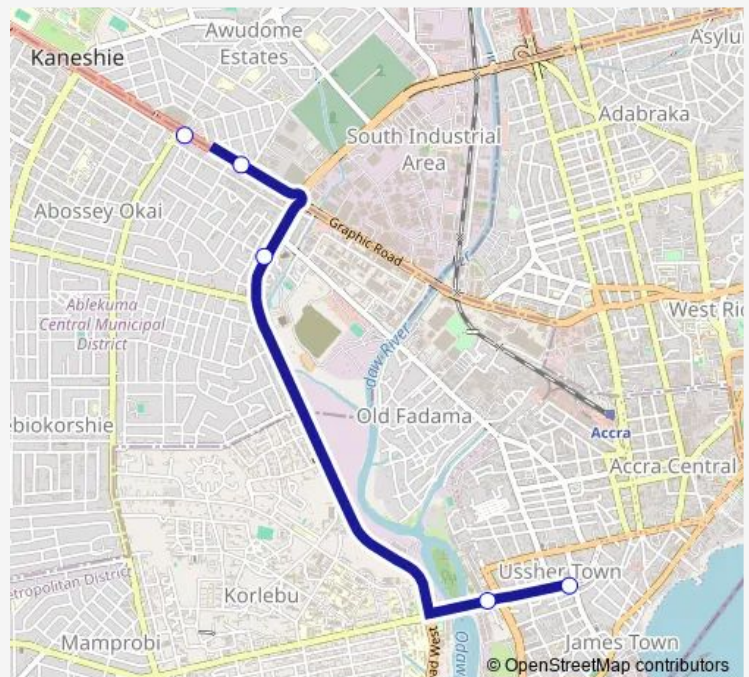

### Route schedule

Terminal Akoto Lante — Terminal Kaneshie Mkt Cmplx

Monday	07:59
Tuesday	07:59
Wednesday	07:59
Thursday	07:59
Friday	07:59
Saturday	07:59
Sunday	07:59

### Route info

Direction: Terminal Akoto Lante

Stops: 5

Trip Duration: 0 hour 15 min

■ 155B — Akoto Lante to Kaneshie Mkt Cmplx

155B Bus time schedules and route maps are available in an offline PDF at [busmaps.com](https://busmaps.com). Use the [busmaps.com](https://busmaps.com) website to see live bus times, train schedule or subway schedule, and step-by-step directions for all public transit in Accra