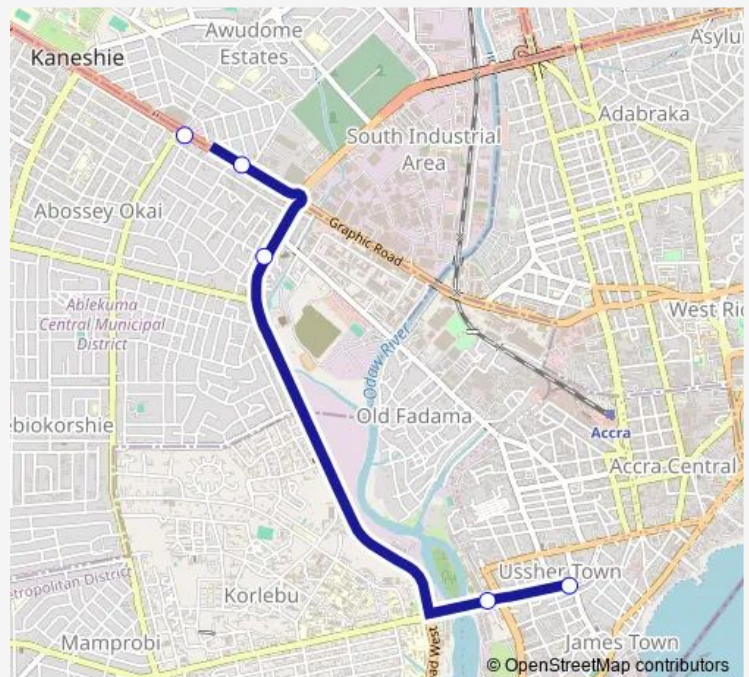

Bus 155b Akoto Lante to Kaneshie Mkt Cmplx

[Go to website](#)

Direction

Terminal Akoto Lante — Terminal Kaneshie Mkt Cmplx

5 stops

[Open route schedule](#)

Terminal Akoto Lante

UTC (Agbado)

Thursday 07:59

Friday 07:59

Saturday 07:59

Sunday 07:59

Route info

Direction: Terminal Akoto Lante

Stops: 5

Trip Duration: 0 hour 15 min

■ 155b — Akoto Lante to Kaneshie Mkt Cmplx

BusMaps

155b Bus time schedules and route maps are available in an offline PDF at busmaps.com. Use the busmaps.com website to see live bus times, train schedule or subway schedule, and step-by-step directions for all public transit in Accra