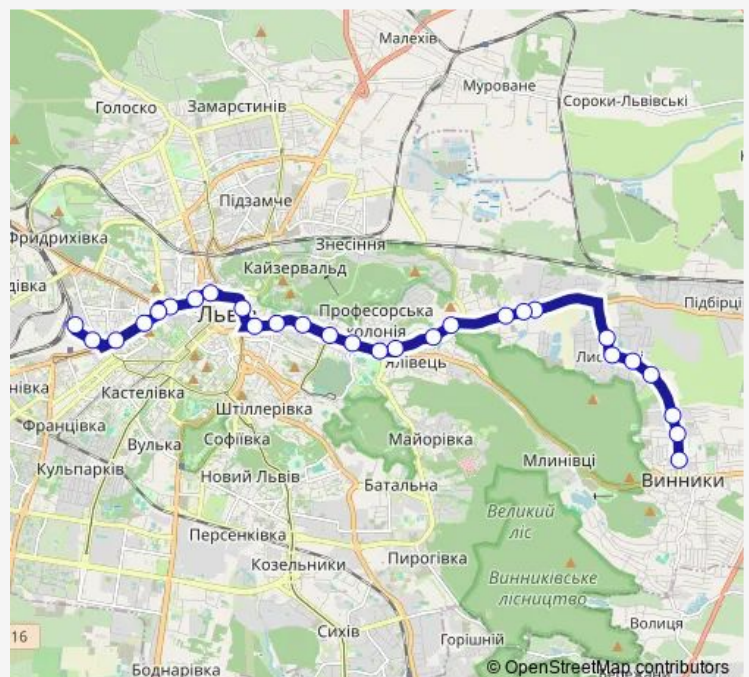

Thursday 06:00-21:00

Friday 06:00-21:00

Saturday 06:40-21:00

Sunday 06:40-21:00

**Route info**

Direction: Винники, Винниченка (1023)

Stops: 28

Trip Duration: 0 hour 55 min