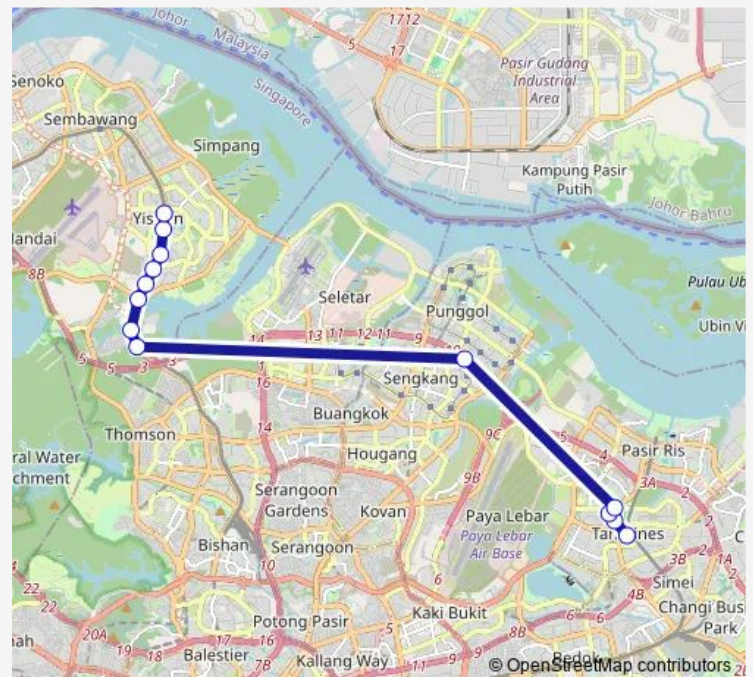

### Route schedule

Tampines Int — Yishun Stn

Monday 08:08

Tuesday 08:08

Wednesday 08:08

Thursday 08:08

Friday 08:08

Saturday —

### Route info

Direction: Tampines Int

Stops: 13

Trip Duration: 1 hour 22 min

969a

BusMaps

969a Bus time schedules and route maps are available in an offline PDF at [busmaps.com](https://busmaps.com). Use the [busmaps.com](https://busmaps.com) website to see live bus times, train schedule or subway schedule, and step-by-step directions for all public transit in Singapore