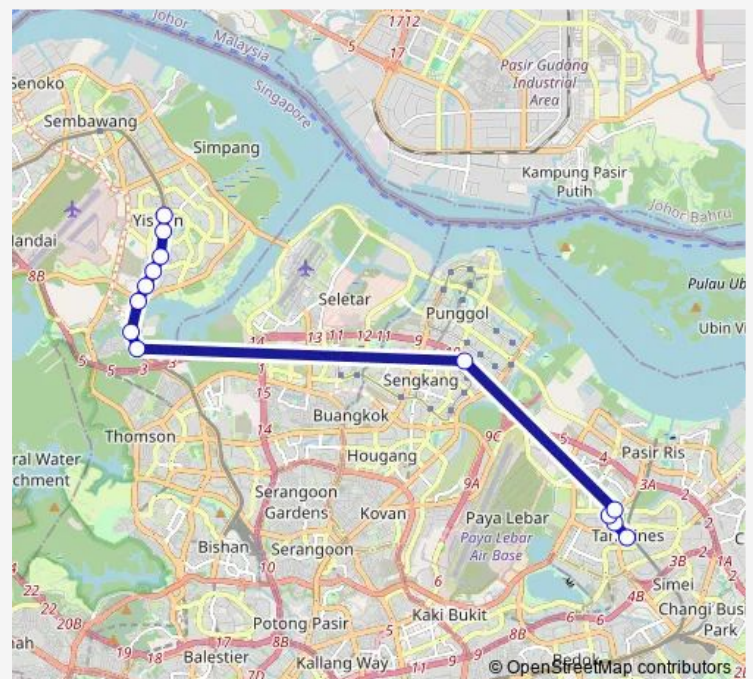

### Route schedule

Tampines Int — Yishun Stn

Monday 08:08

Tuesday 08:08

Wednesday 08:08

Thursday 08:08

Friday 08:08

Saturday —

### Route info

Direction: Tampines Int

Stops: 13

Trip Duration: 1 hour 22 min

969A

969A Bus time schedules and route maps are available in an offline PDF at [busmaps.com](https://busmaps.com). Use the [busmaps.com](https://busmaps.com) website to see live bus times, train schedule or subway schedule, and step-by-step directions for all public transit in Singapore