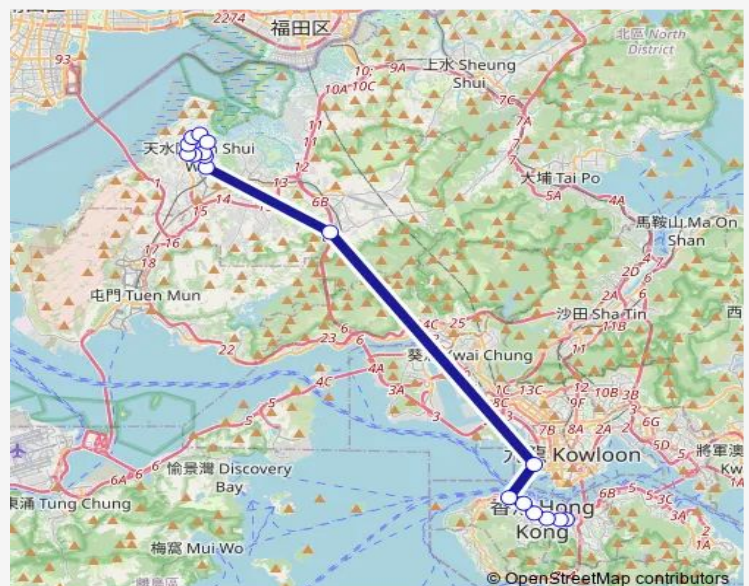

Monday 17:45-18:40

Tuesday 17:45-18:40

Wednesday 17:45-18:40

Thursday 17:45-18:40

Friday 17:45-18:40

Saturday —

Sunday —

Route info

Direction: [Ctb] Fleming Road, Hennessy Road[[Kmb+Ctb] Fleming Road/
Fleming Road, Hennessy Road[[Kmb] Fleming Road

Stops: 17

Trip Duration: 1 hour 35 min

[Ctb] Kenswood Court Kingswood Villas, TIN Lung Road[[Kmb] Kenswood Court[[Lrtfeeder] Kenswood Court, TIN Lung Road[[Lwb] Kenswood Court