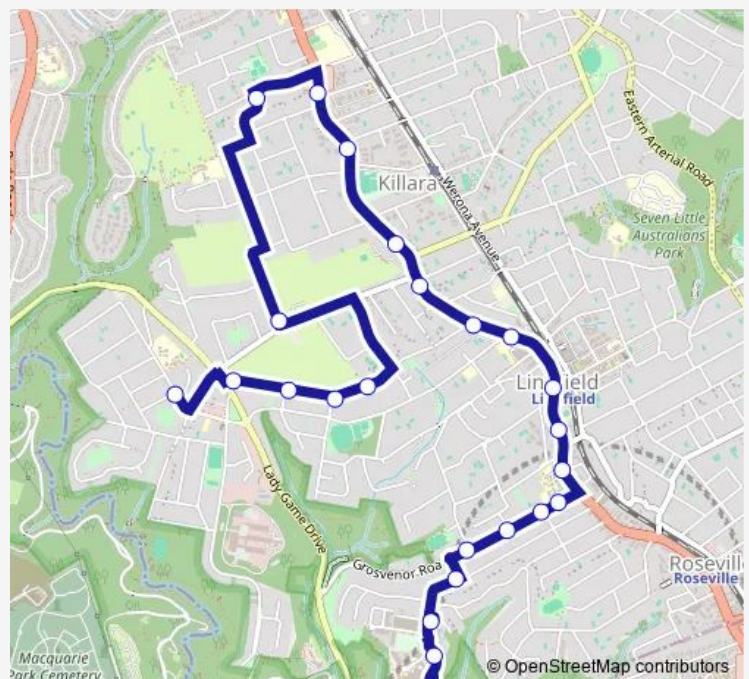

Eton Rd Bus Bay

Eton Rd At Austral Av

Grosvenor Rd At Bent St

Grosvenor Rd At Lumeah Rd

Grosvenor Rd Opp Ortona Rd

Lindfield Public School, Grosvenor Rd

Lindfield Public School, Pacific Hwy

Pacific Hwy Opp Lindfield Library

Pacific Hwy Opp Buce Av

Norfolk St After Cecil St

Golf Links Rd At Fiddens Wharf Rd

Provincial Rd After Cook Rd

Provincial Rd At Primula St

Provincial Rd At Dorman Cres

Route schedule

Lindfield Learning Village, Eton Rd — Beaumont Rd At Montreal Av

Monday	15:15
Tuesday	15:15
Wednesday	15:15
Thursday	15:15
Friday	—
Saturday	—
Sunday	—

Route info

Direction: Lindfield Learning Village, Eton Rd

Stops: 23

Trip Duration: 0 hour 29 min

9113 — Lindfield Learning Village to Killara