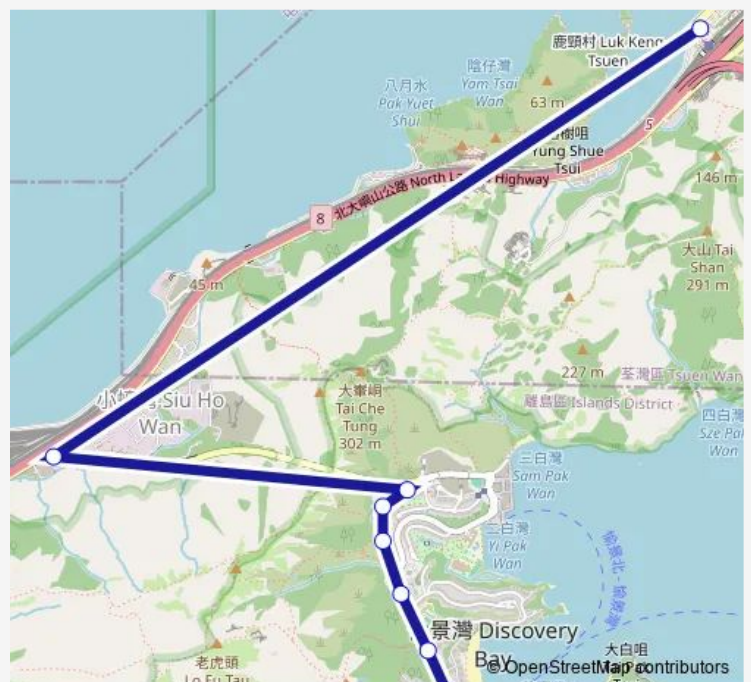

8 stops

[Open route schedule](#)

[Db] DB Plaza BUS Terminus[[Db] Discovery BAY Temporary BUS Terminus

[Db] Discovery BAY Road Opposite Block 15 OF Seabird Lane

[Db] Discovery BAY Road Opposite Discovery BAY International School

[Ctb] Sunny BAY Station[[Db] Sunny BAY Public Transport Interchange

Route schedule

[Db] DB Plaza BUS Terminus[[Db] Discovery BAY Temporary BUS Terminus — [Ctb] Sunny BAY Station[[Db] Sunny BAY Public Transport Interchange

Monday	06:15-00:09 ⁺¹
Tuesday	06:15-00:09 ⁺¹
Wednesday	06:15-00:09 ⁺¹
Thursday	06:15-00:09 ⁺¹
Friday	06:15-00:09 ⁺¹
Saturday	06:15-24:00
Sunday	06:15-24:00

Route info

Direction: [Db] DB Plaza BUS Terminus[[Db] Discovery BAY Temporary BUS Terminus

Stops: 8

Trip Duration: 0 hour 25 min

■ DB03R — Discovery BAY - Sunny Bay

Direction

[Ctb] Sunny BAY Station|[Db] Sunny BAY Public Transport Interchange — [Db] DB Plaza BUS Terminus|[Db] Discovery BAY Temporary BUS Terminus