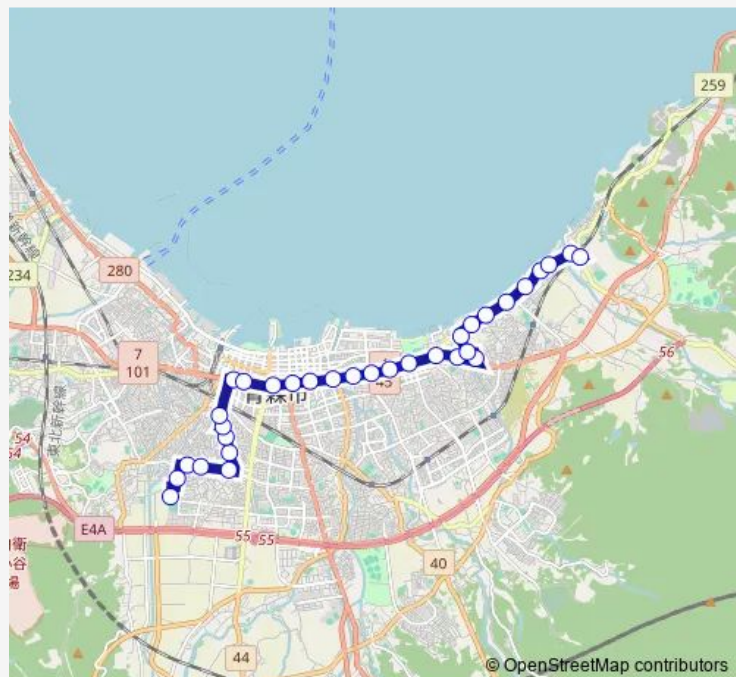

Thursday 07:15

Friday 07:15

Saturday —

Sunday —

Route info

Direction: 南高校前

Stops: 33

Trip Duration: 0 hour 50 min

Thursday 08:25-13:00

Friday 08:25-13:00

Saturday 09:41

Sunday 09:41

Route info

Direction: 南高校前

Stops: 32

Trip Duration: 0 hour 49 min