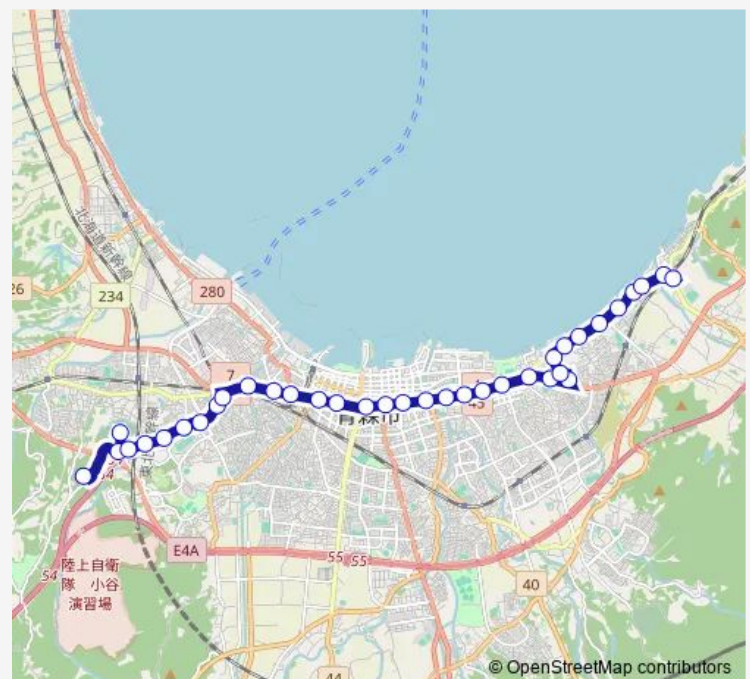

Thursday 07:27-10:22

Friday 07:27-10:22

Saturday 09:38-18:45

Sunday 09:38-18:45

Route info

Direction: つくしが丘病院前

Stops: 36

Trip Duration: 0 hour 52 min