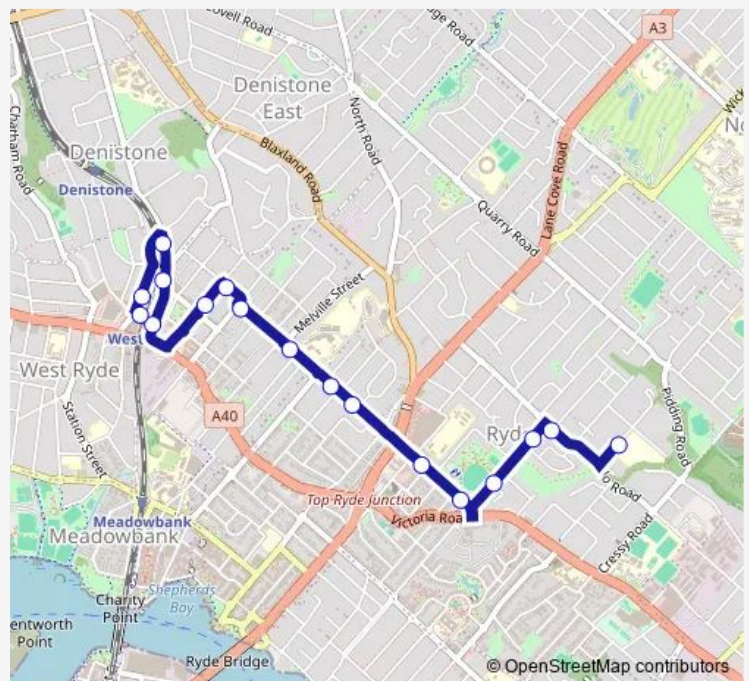

Forrest Rd After Aitchandar Rd

Ryde Secondary College, Malvina Rd

**Route schedule**

West Ryde Station, Stand B — Ryde Secondary College, Malvina Rd

Monday	07:49-07:54
Tuesday	07:49-07:54
Wednesday	07:49-07:54
Thursday	07:49-07:54
Friday	07:49-07:54
Saturday	—
Sunday	—

**Route info**

Direction: West Ryde Station, Stand B

Stops: 19

Trip Duration: 0 hour 16 min

## Direction

Ryde Secondary College, Malvina Rd — West Ryde Station (Set Down)

17 stops

[Open route schedule](#)

Ryde Secondary College, Malvina Rd

Buffalo Rd Opp Kells Rd

Princes St Before Clayton St

Princes St Opp Ryde Park

Anzac Av Before Wattle St

West Ryde Station, Ryedale Rd

Ryedale Rd Opp Ryde Eastwood Leagues Club

Ryedale Rd Before Marlow Av

West Pde After Miriam Rd

West Ryde Station (Set Down)