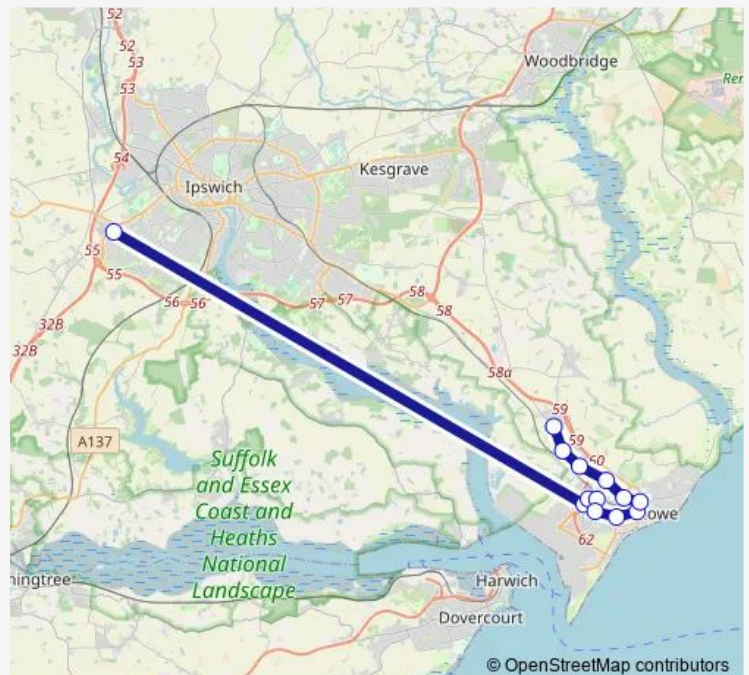

### Route schedule

Suffolk One — Bus Shelter

Monday 16:15

Tuesday 16:15

Wednesday 15:45

Thursday 16:15

Friday 15:45

Saturday —

### Route info

Direction: Suffolk One

Stops: 13

Trip Duration: 0 hour 50 min

■ O2 — Felixstowe - ONE College

**Direction**

Morrison's — Suffolk One

13 stops