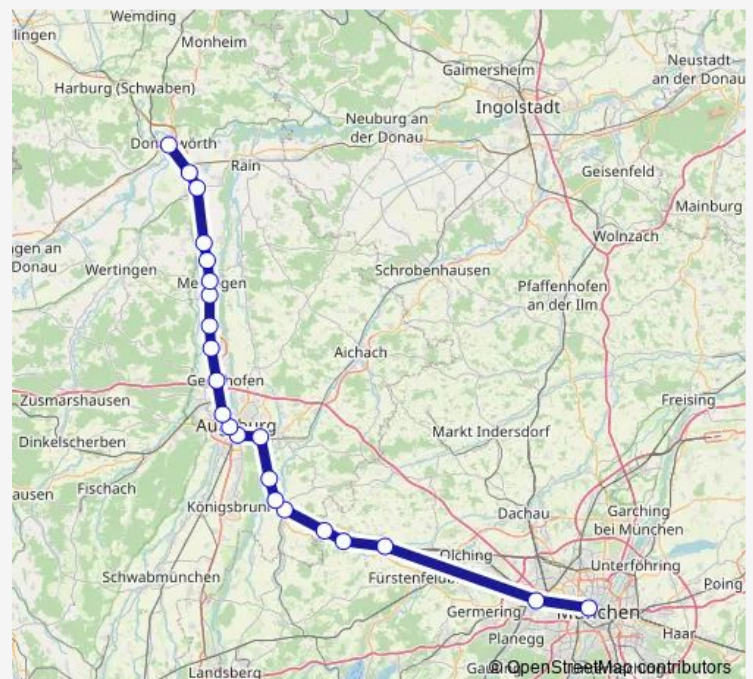

Augsburg-Oberhausen

Augsburg Hbf

Augsburg Haunstetterstraße

Augsburg-Hochzoll

Kissing

Mering-St. Afra

Mering

Pasing

Saturday —

Sunday —

Route info

Direction: Donauwörth

Stops: 19

Trip Duration: 1 hour 35 min

■ RB87

BusMaps

Direction

Augsburg Hbf — Donauwörth

12 stops

[Open route schedule](#)

Augsburg Hbf

Augsburg-Oberhausen

Gersthofen

Gablingen