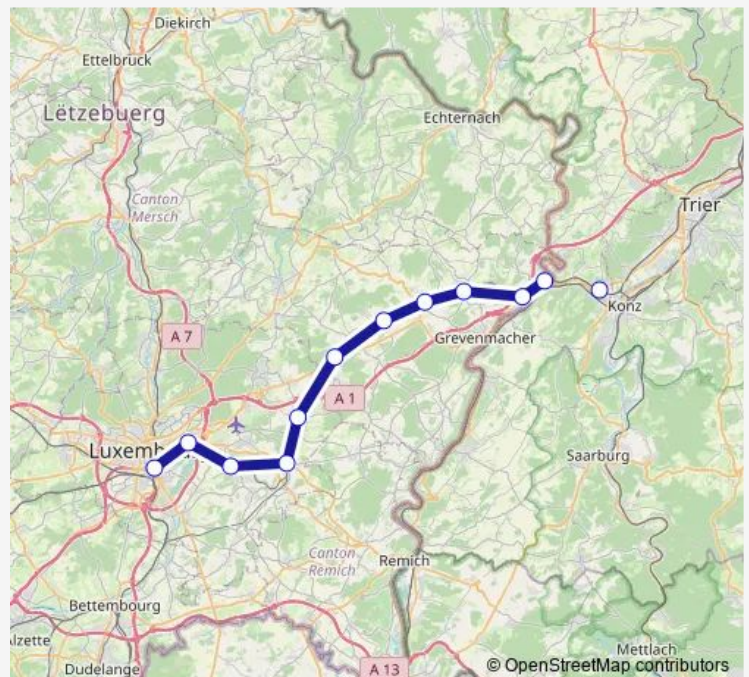

### Direction

Igel, Bahnhof — Luxembourg

12 stops

[Open route schedule](#)

Igel, Bahnhof

Wasserbillig

Mertert

Manternach

### Route schedule

Igel, Bahnhof — Luxembourg

Monday 07:11

Tuesday 07:11

Wednesday 07:11

Thursday 07:11

Friday 07:11

Saturday —

### Route info

Direction: Igel, Bahnhof

Stops: 12

Trip Duration: 0 hour 48 min

Rb87

**Direction**

Luxembourg — Trier, Hauptbahnhof

16 stops

## Route info

Direction: Luxembourg

Stops: 16

Trip Duration: 1 hour 2 min

Rb87 Regional Rail Service time schedules and route maps are available in an offline PDF at busmaps.com. Use the busmaps.com website to see live bus times, train schedule or subway schedule, and step-by-step directions for all public transit in Grevenmacher