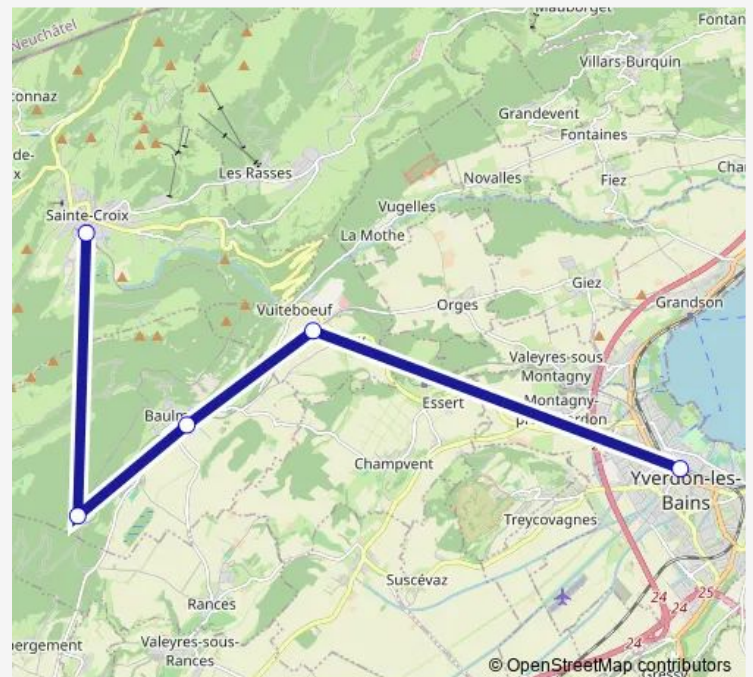

Regional Rail Service R22

[Go to website](#)

Direction

Ste-Croix — Yverdon-les-Bains

5 stops

[Open route schedule](#)

Ste-Croix

Six-Fontaines

Thursday 08:21

Friday —

Saturday —

Sunday —

Route info

Direction: Ste-Croix

Stops: 5

Trip Duration: 0 hour 34 min

■ R22

Direction

Ste-Croix — Yverdon-les-Bains

5 stops

[Open route schedule](#)

Ste-Croix

Six-Fontaines

Baulmes

Stops: 5

Trip Duration: 0 hour 34 min

Direction

Yverdon-les-Bains — Ste-Croix

5 stops

[Open route schedule](#)

Yverdon-les-Bains

Vuiteboeuf