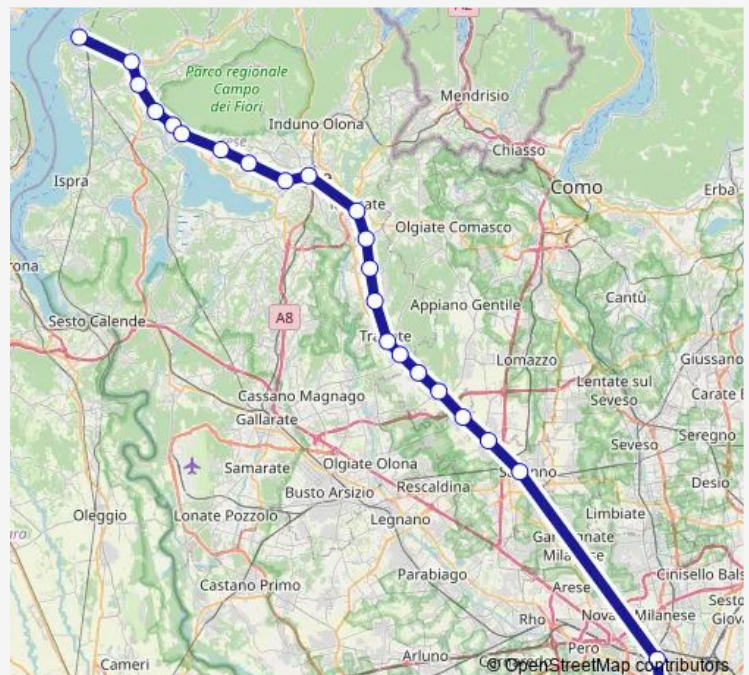

## Rail R22 Varese-Saronno-Milano

[Go to website](#)

### Route schedule

Laveno Mombello Lago — Milano Cadorna

Monday 05:20-22:20

Tuesday 05:20-22:20

Wednesday 05:20-22:20

Thursday 05:20-22:20

Friday 05:20-22:20

Saturday 05:20-22:20

### Route info

Direction: Laveno Mombello Lago

Stops: 24

Trip Duration: 1 hour 44 min

R22 — Varese-Saronno-Milano

Milano Bovisa Politecnico

Milano Domodossola

Milano Cadorna