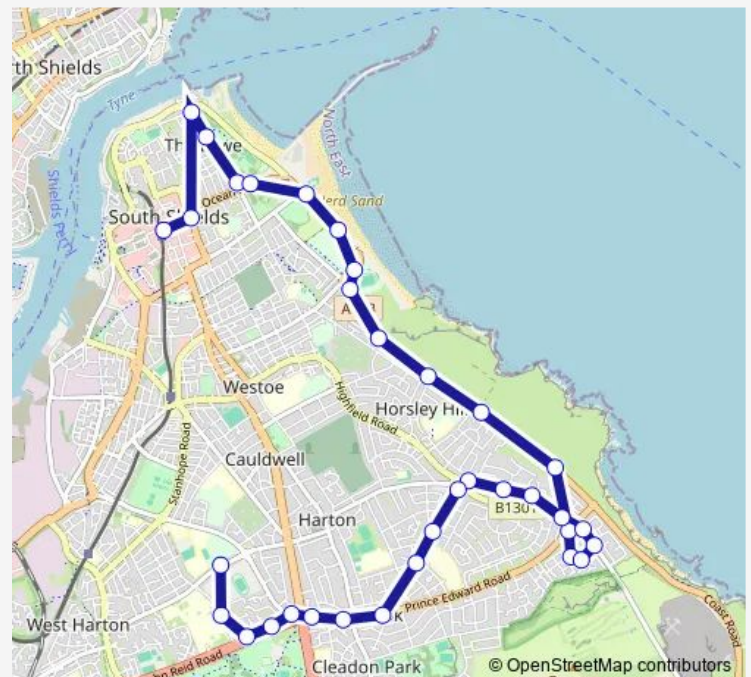

516 — South Shields - Harton Lane

Lincoln Road-Dorset Avenue

Lincoln Road-Horsley Hill Square

Horsley Hill Square

Centenary Avenue-Witton Avenue

Centenary Avenue-East Avenue

Prince Edward Road-Centenary Avenue

Route info

Direction: South Tyneside Hospital

Stops: 34

Trip Duration: 0 hour 28 min

Coast Road-New Crown

Sea Road-Mowbray Road

Bents Park

Pier Head

Lawe Road-George Scott Street

Lawe Road-Vespasian Avenue

The Lawe

Anderson Street-Ocean Road

Interchange

Direction

South Tyneside Hospital — Interchange

34 stops

Friday 09:59-17:29

Saturday 09:59-17:29

Sunday —

Route info

Direction: South Tyneside Hospital

Stops: 34

Trip Duration: 0 hour 28 min

Coast Road-New Crown