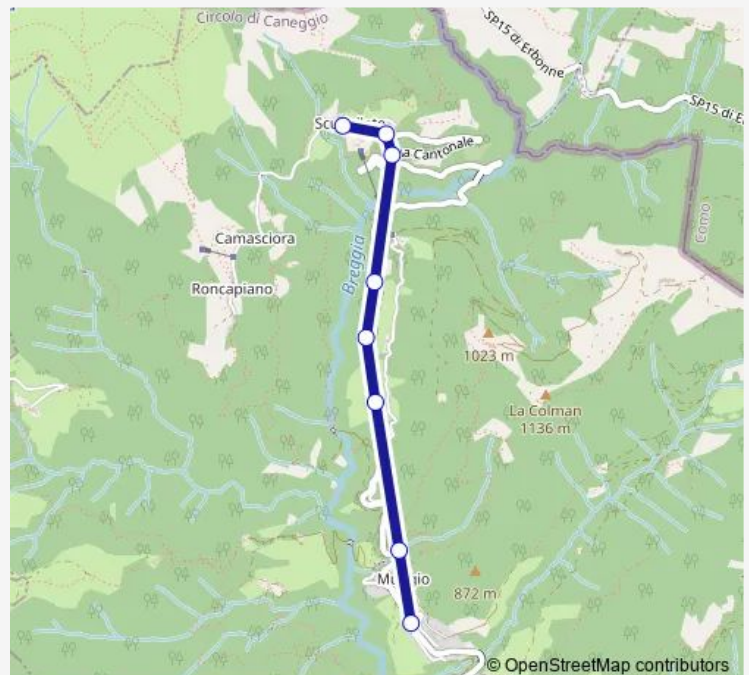

Monday 10:45-14:42

Tuesday 12:21-14:42

Wednesday 10:45-14:42

Thursday 10:45-14:42

Friday 10:45-14:42

Saturday 10:45-14:41

Sunday 10:45-14:41

Route info

Direction: Muggio, Paese

Stops: 8

Trip Duration: 0 hour 12 min

■ 516 — B 516

Direction

Scudellate, Paese — Muggio, Paese

8 stops

[Open route schedule](#)