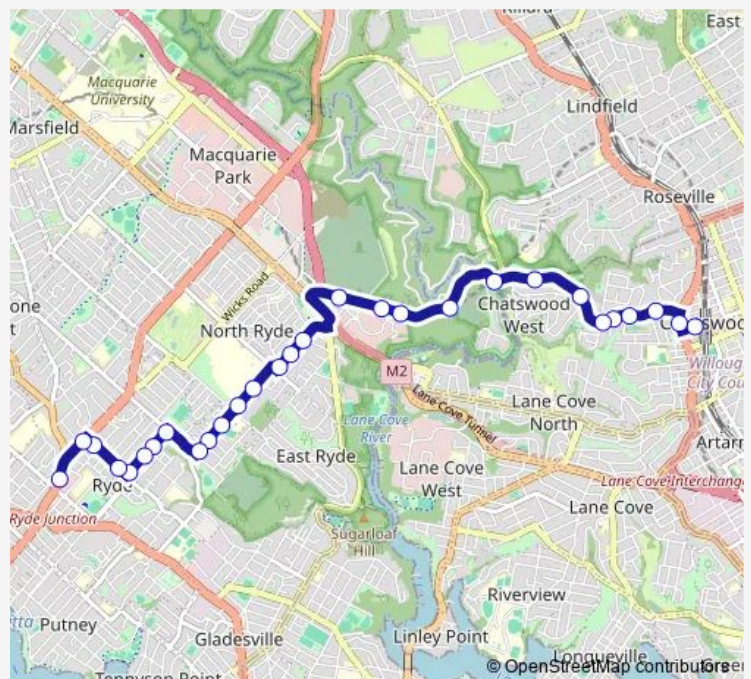

Badajoz Rd Opp Macquarie Hospital

Badajoz Rd Opp Arndell School

Badajoz Rd Opp Nerang St

Badajoz Rd After Callaghan St

Badajoz Rd Before Quarry Rd

Route schedule

Chatswood Station, Victoria Av, Stand G — Top Ryde City Shopping Centre, Devlin St

Monday 04:59-23:29

Tuesday 04:59-23:29

Wednesday 04:59-23:29

Thursday 04:59-23:29

Friday 04:59-23:29

Saturday 06:28-21:59

Sunday 08:13-21:59

Route info

Direction: Chatswood Station, Victoria Av, Stand G

Stops: 29

Trip Duration: 0 hour 25 min

516 — Chatswood to Top Ryde City via North Ryde

Gardener Av At Quarry Rd

Gardener Av At Bidgee Rd

Gardener Av Opp Jones St

## Direction

Top Ryde City Shopping Centre, Blaxland Rd —  
Chatswood Station, Railway St, Stand H

26 stops

[Open route schedule](#)

Top Ryde City Shopping Centre, Blaxland Rd

Blaxland Rd At Argyle Av

Blaxland Rd At Princes St