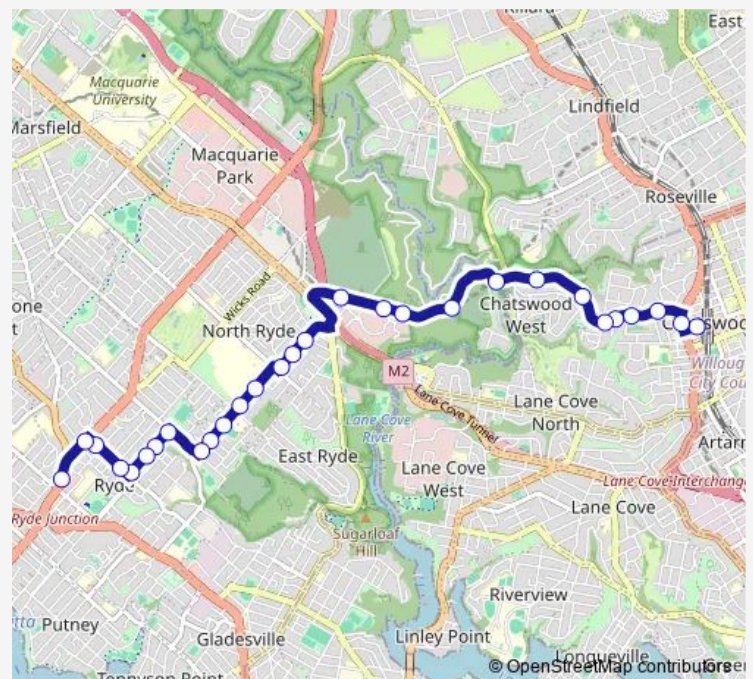

Badajoz Rd Opp Macquarie Hospital

Badajoz Rd Opp Arndell School

Badajoz Rd Opp Nerang St

Badajoz Rd After Callaghan St

Badajoz Rd Before Quarry Rd

Route schedule

Chatswood Station, Victoria Av, Stand G — Top Ryde City Shopping Centre, Devlin St

Monday 04:59-23:29

Tuesday 04:59-23:29

Wednesday 04:59-23:29

Thursday 04:59-23:29

Friday 04:59-23:29

Saturday 06:28-21:59

Sunday 08:13-21:59

Route info

Direction: Chatswood Station, Victoria Av, Stand G

Stops: 29

Trip Duration: 0 hour 28 min

516 — Chatswood to Top Ryde City via North Ryde

Gardener Av At Quarry Rd

Gardener Av At Bidgee Rd

Gardener Av Opp Jones St

Gardener Av Before Buffalo Rd

Buffalo Rd At Crescent Av

Buffalo Rd After Smith St

Lane Cove Rd After Buffalo Rd

Top Ryde City Shopping Centre, Devlin St

Direction

Top Ryde City Shopping Centre, Blaxland Rd —
Chatswood Station, Railway St, Stand H