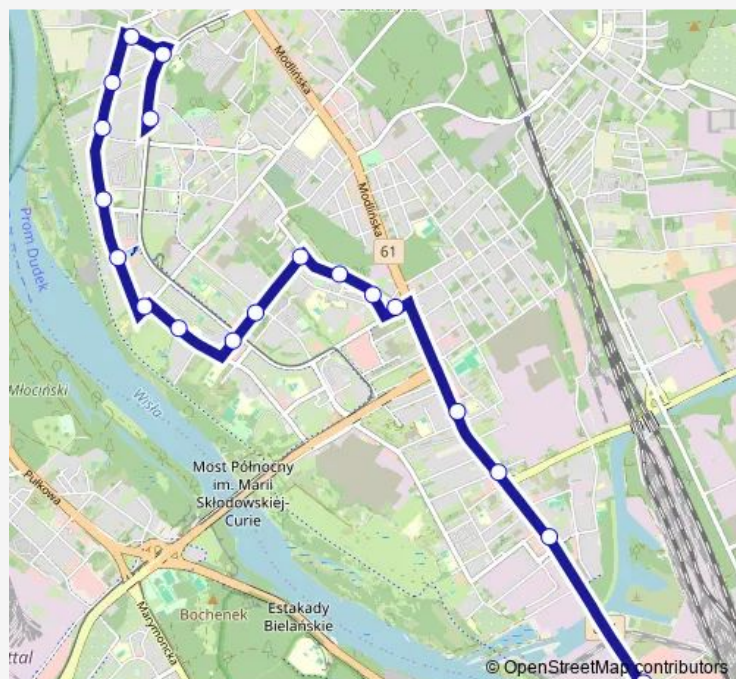

### Route schedule

Nowodwory 07 — Żerań FSO 12

Monday 21:43

Tuesday 21:43

Wednesday 21:43

Thursday 21:43

Friday 21:43

Saturday —

### Route info

Direction: Nowodwory 07

Stops: 19

Trip Duration: 0 hour 22 min

## Route info

Direction: Nowodwory 07

Stops: 19

Trip Duration: 0 hour 23 min

516 Bus time schedules and route maps are available in an offline PDF at [busmaps.com](https://busmaps.com). Use the [busmaps.com](https://busmaps.com) website to see live bus times, train schedule or subway schedule, and step-by-step directions for all public transit in Warsaw