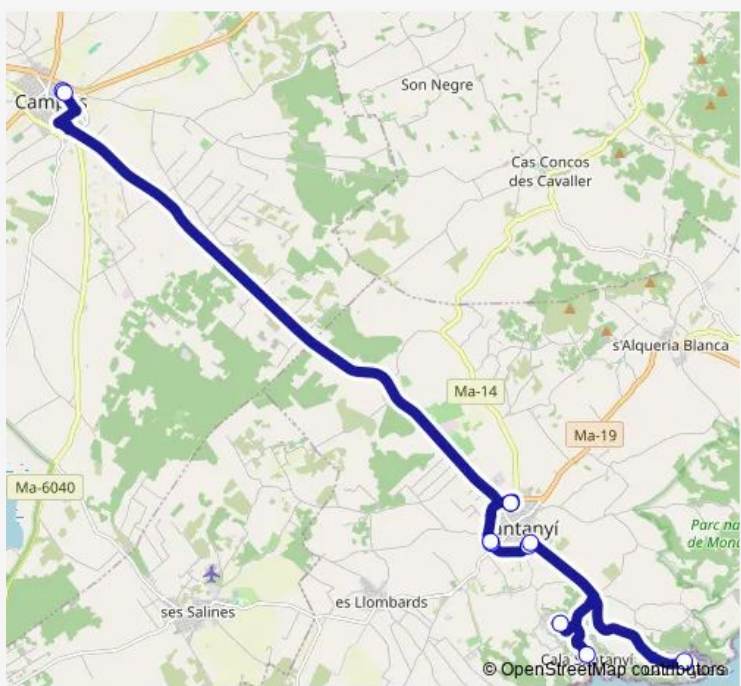

Bus 516 Cala Figuera - Campos

[Go to website](#)

Direction
 La Verge 2 (13008) — La Verge 1 (13007)
 11 stops
[Open route schedule](#)

- La Verge 2 (13008)
- Na Ravandella 1 (57042)
- Cas Canonge 2 (57056)
- Sa Tanca 2 (57058)
- Son Moja (57055)
- Cala Santanyi (57028)
- Cala Figuera (57029)
- Sa Tanca 1 (57059)
- Cas Canonge 1 (57057)
- Na Ravandella 1 (57042)
- La Verge 1 (13007)

Route schedule
 La Verge 2 (13008) — La Verge 1 (13007)

Monday	07:40-19:40
Tuesday	07:40-19:40
Wednesday	07:40-19:40
Thursday	07:40-19:40
Friday	07:40-19:40
Saturday	07:40-19:40
Sunday	08:15-19:45

Route info
 Direction: La Verge 2 (13008)
 Stops: 11
 Trip Duration: 1 hour 0 min

Route schedule

La Verge 2 (13008) — La Verge 1 (13007)

Monday 06:45-21:40

Tuesday 06:45-21:40

Wednesday 06:45-21:40

Thursday 06:45-21:40

Friday 06:45-21:40

Saturday 09:40-21:40

Sunday 10:40-18:40

Route info

Direction: La Verge 2 (13008)

Stops: 11

Trip Duration: 1 hour 0 min

516 Bus time schedules and route maps are available in an offline PDF at busmaps.com. Use the busmaps.com website to see live bus times, train schedule or subway schedule, and step-by-step directions for all public transit in Santanyi