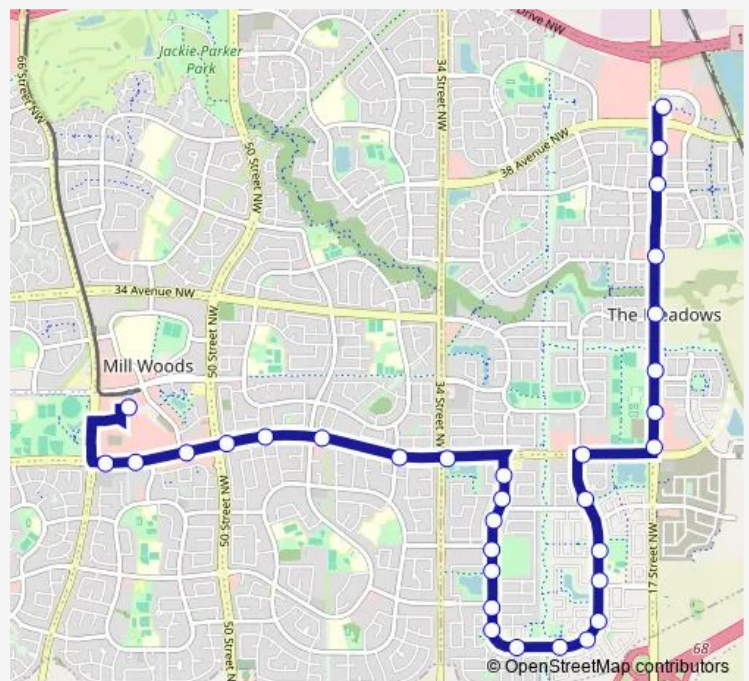

50 Street & 23 Avenue

47 Street & 23 Avenue

Mill Woods Road E & 23 Avenue

38 Street & 23 Avenue

34 Street & 23 Avenue

32 Street & 22 Avenue

32 Street & 21 Avenue

32 Street & 19 Avenue

32 Street & 18 Avenue

32 Street & 17B Avenue

32 Street & 16A Avenue

32 Street & 15 Avenue

30 Street & 14 Avenue

27 Street & 14 Avenue

25 Street & 14 Avenue

24 Street & 14 Avenue

24 Street & 16 Avenue

Route schedule

Mill Woods Transit Centre Bay G — Meadows Transit Centre Bay K

Monday	05:20-00:30 <sup>+1</sup>
Tuesday	05:20-00:30 <sup>+1</sup>
Wednesday	05:20-00:30 <sup>+1</sup>
Thursday	05:20-00:30 <sup>+1</sup>
Friday	05:20-00:30 <sup>+1</sup>
Saturday	06:20-00:19 <sup>+1</sup>
Sunday	06:13-23:44

Route info

Direction: Mill Woods Transit Centre Bay G

Stops: 32

Trip Duration: 0 hour 24 min

516 — Mill Woods - Laurel - Meadows

24 Street & 17 Avenue

24 Street & 20 Avenue

24 Street & 23 Avenue