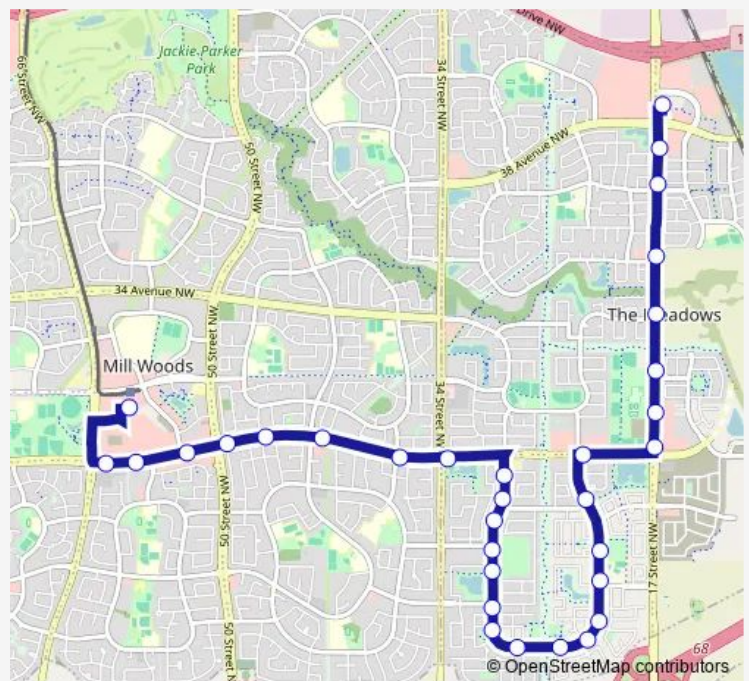

### Route schedule

Meadows Transit Centre Bay E — Mill Woods Transit Centre Bay G

Monday	05:17-00:19 <sup>+1</sup>
Tuesday	05:17-00:02 <sup>+1</sup>
Wednesday	05:17-00:02 <sup>+1</sup>
Thursday	05:17-00:02 <sup>+1</sup>
Friday	05:17-00:02 <sup>+1</sup>
Saturday	06:19-00:19 <sup>+1</sup>
Sunday	06:12-23:42

### Route info

Direction: Meadows Transit Centre Bay E

Stops: 29

Trip Duration: 0 hour 25 min

516 — Mill Woods - Laurel - Meadows

32 Street & 23 Avenue

34 Street & 23 Avenue

38 Street & 23 Avenue

Mill Woods Road E & 23 Avenue

47 Street & 23 Avenue

50 Street & 23 Avenue

Hewes Way & 23 Avenue

Mill Woods Transit Centre Bay G

## Route info

Direction: Mill Woods Transit Centre Bay G

Stops: 32

Trip Duration: 0 hour 25 min

17 Street & 23 Avenue

17 Street & 25 Avenue

17 Street & 28 Avenue

17 Street & Silver Berry Road