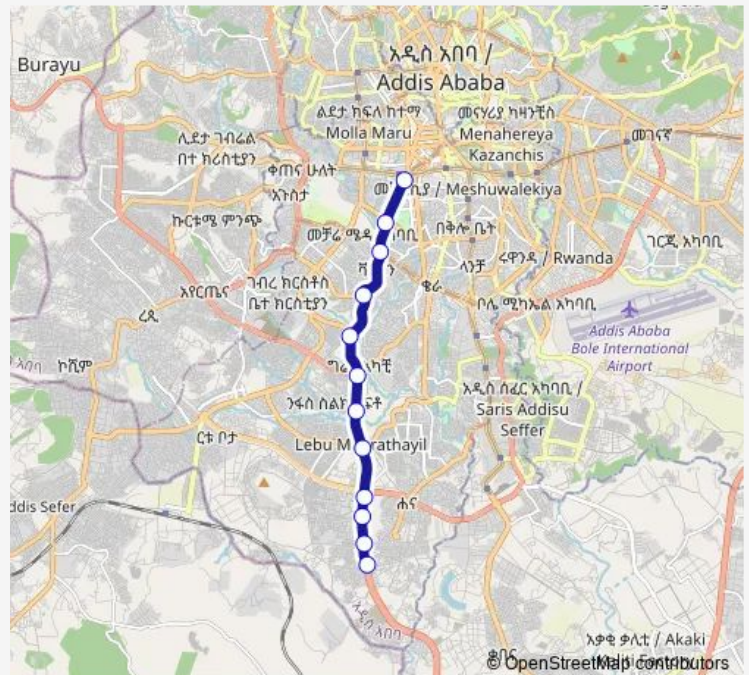

Sefera Square

Sefera

Route schedule

Mexico — Sefera

Monday 06:00

Tuesday 06:00

Wednesday 06:00

Thursday 06:00

Friday 06:00

Saturday 06:00

Sunday 06:00

Route info

Direction: Mexico

Stops: 12

Trip Duration: 0 hour 50 min

Tx Lafto 026 — Sefera ↔ Mexico (Minibus)

Direction

Sefera — Mexico

12 stops

[Open route schedule](#)

Sefera

Sefera Square

Sefera Atkilt Tera

Haile Garment

Route schedule

Sefera — Mexico

Monday 06:00

Tuesday 06:00

Wednesday 06:00

Thursday 06:00

Friday 06:00

Saturday 06:00