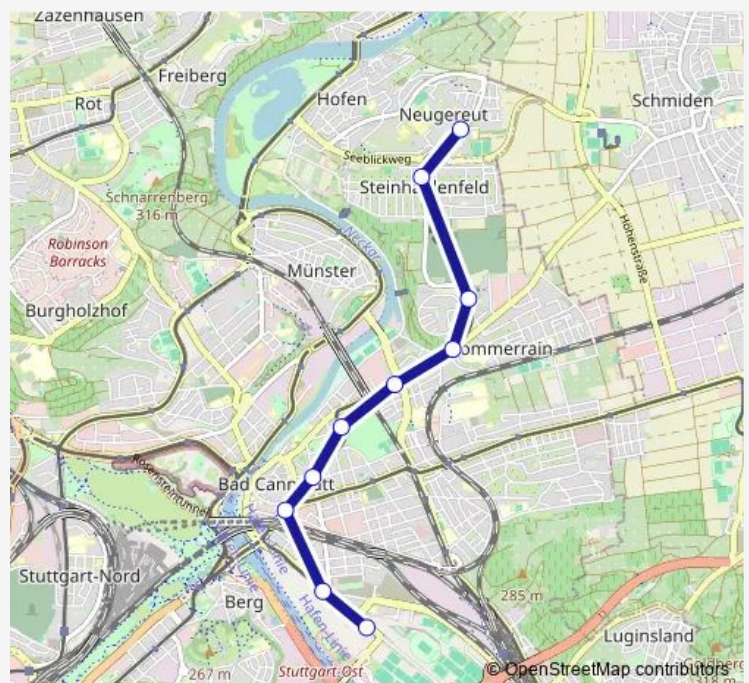

Gnesener Straße

Kursaal

Daimlerplatz

Bad Cannstatt Wilhelmsplatz

Cannstatter Wasen

Neckarpark (Stadion)

### Route schedule

Neugereut — Neckarpark (Stadion)

Monday 06:12-20:00

Tuesday 06:12-20:00

Wednesday 06:12-20:00

Thursday 06:12-20:00

Friday 06:12-20:00

Saturday —

### Route info

Direction: Neugereut

Stops: 10

Trip Duration: 0 hour 15 min

■ U19

**Direction**

Neckarpark (Stadion) — Neugereut

10 stops

## Route schedule

Neckarpark (Stadion) — Neugereut

Monday 06:19-20:19

Tuesday 06:19-20:19

Wednesday 06:19-20:19

Thursday 06:19-20:19

Friday 06:19-20:19

Saturday —