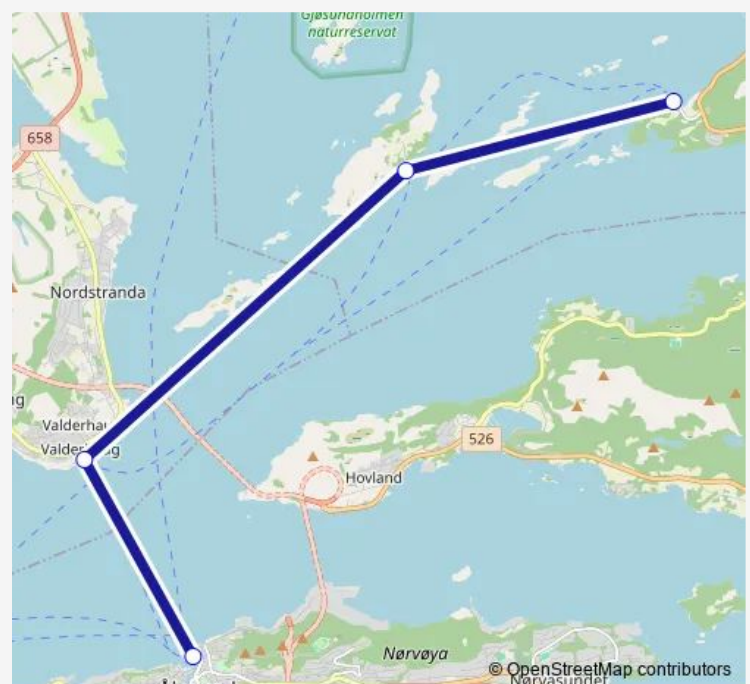

Store Kalvøy hurtigbåtkai

Hamnsund hurtigbåtkai

Route schedule

Ålesund hurtigbåtkai Skateflukaia — Hamnsund hurtigbåtkai

Monday 06:40-20:55

Tuesday 06:40-20:55

Wednesday 06:40-20:55

Thursday 06:40-20:55

Friday 06:40-20:55

Saturday 09:00-17:15

Sunday 11:05-20:10

Route info

Direction: Ålesund hurtigbåtkai Skateflukaia

Stops: 4

Trip Duration: 0 hour 25 min

■ 1149 — Ålesund-Hamnsund

BusMaps

Direction

Hamnsund hurtigbåtkai — Ålesund hurtigbåtkai Skateflukaia

4 stops

[Open route schedule](#)

Hamnsund hurtigbåtkai

Store Kalvøy hurtigbåtkai

Valderøya hurtigbåtkai