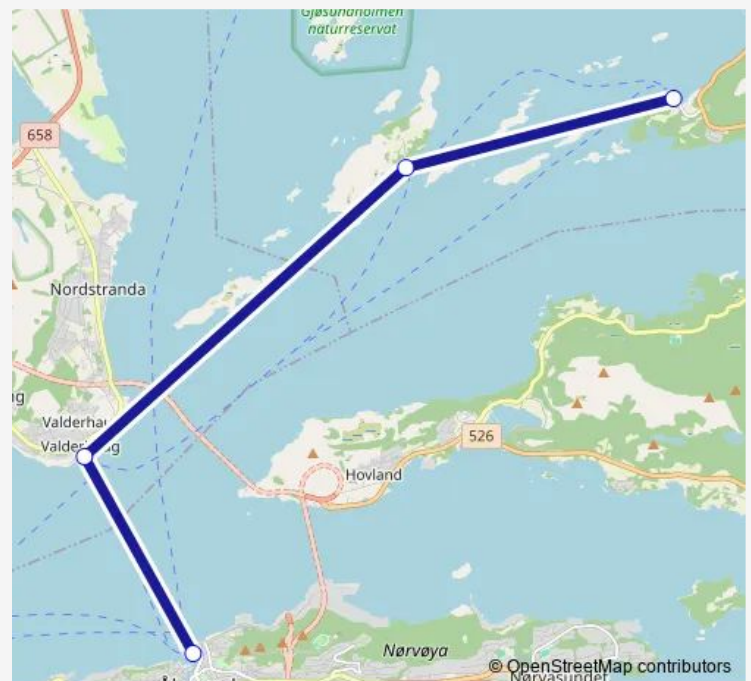

Ferry 1149 Ålesund-Hamnsund

[Go to website](#)**Direction**

Ålesund hurtigbåtkai Skateflukaia — Hamnsund hurtigbåtkai

4 stops

[Open route schedule](#)

Ålesund hurtigbåtkai Skateflukaia

Valderøya hurtigbåtkai

Store Kalvøy hurtigbåtkai

Hamnsund hurtigbåtkai

Route schedule

Ålesund hurtigbåtkai Skateflukaia — Hamnsund hurtigbåtkai

Monday	06:40-20:55
Tuesday	06:40-20:55
Wednesday	06:40-20:55
Thursday	06:40-20:55
Friday	06:40-20:55
Saturday	09:00-17:15
Sunday	11:05-20:10

Route info

Direction: Ålesund hurtigbåtkai Skateflukaia

Stops: 4

Trip Duration: 0 hour 25 min

1149 — Ålesund-Hamnsund

BusMaps

Direction

Hamnsund hurtigbåtkai — Ålesund hurtigbåtkai Skateflukaia

4 stops

[Open route schedule](#)

Hamnsund hurtigbåtkai

Store Kalvøy hurtigbåtkai

Valderøya hurtigbåtkai

Ålesund hurtigbåtkai Skateflukaia

Route schedule

Hamnsund hurtigbåtkai — Ålesund hurtigbåtkai Skateflukaia