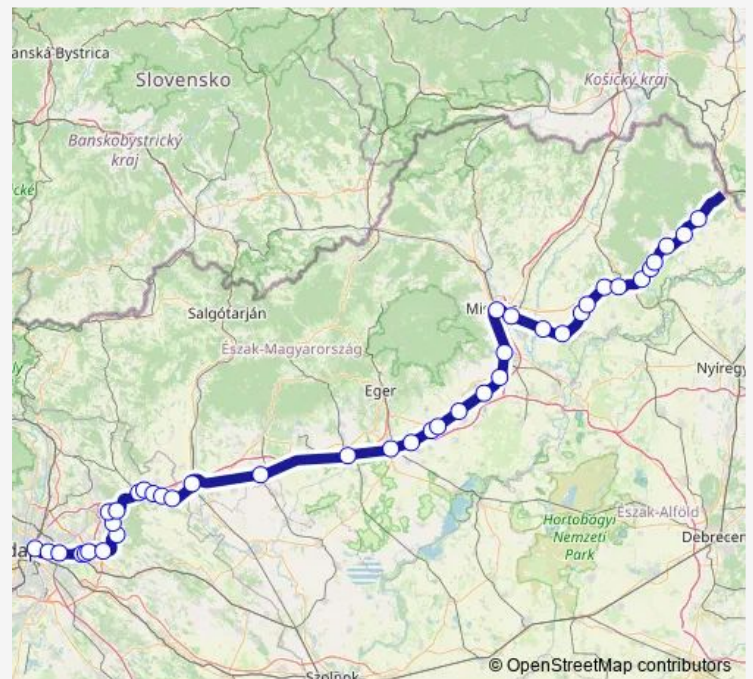

Rail S 528

[Go to website](#)

Direction

undefined — undefined

0 stops

[Open route schedule](#)

Route schedule

undefined — undefined

Monday 15:30

Tuesday 15:30

Wednesday 15:30

Thursday 15:30

Friday 15:30

Saturday 15:30

Sunday 15:30

Route info

Direction:

Stops: 0

Trip Duration: – min

■ S 528

Direction

Budapest-Keleti — Sárospatak

41 stops

[Open route schedule](#)