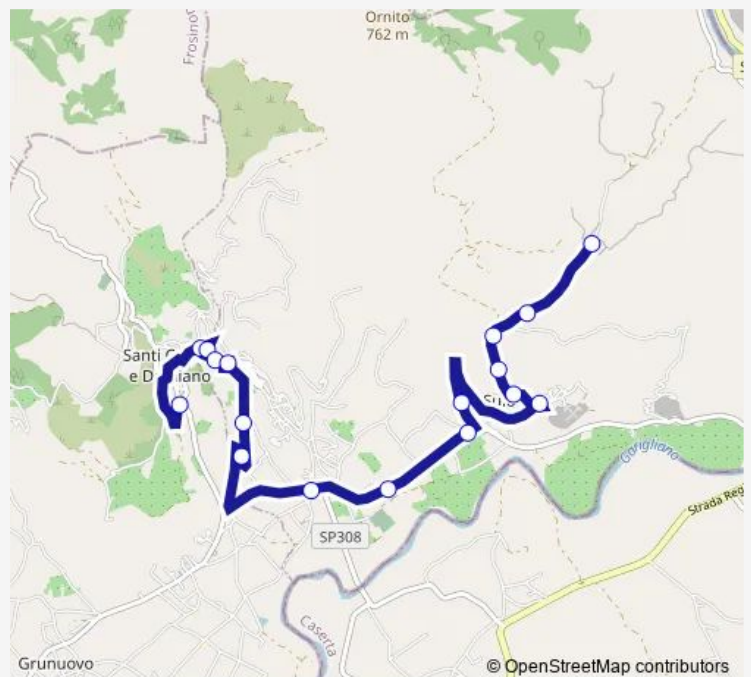

Castelforte | Suio # f4588

Castelforte | Condominio Bellavista # f4589

Castelforte | La Forcella # f4590

CASTELFORTE | Suio Ranch Lady # f6862

Castelforte | Valle di Suio # f4591

Route schedule

COSMA -DAMIANO | staz. Carabinieri # f6675 —
Castelforte | Valle di Suio # f4591

Monday	13:40-15:10
Tuesday	13:40-15:10
Wednesday	13:40-15:10
Thursday	13:40-15:10
Friday	13:40-15:10
Saturday	—
Sunday	—

Route info

Direction: COSMA -DAMIANO | staz. Carabinieri # f6675

Stops: 17

Trip Duration: 0 hour 20 min

The schedule is provided in the local timezone. Times with "(+1)" indicate departures on the next day.

PDF file created on 2025-01-16

2024 BusMaps.com - All Rights Reserved