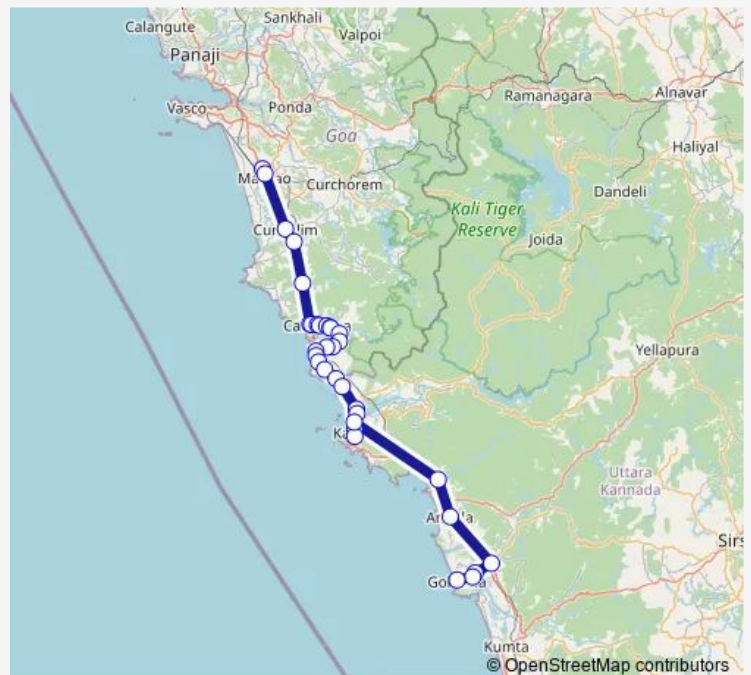

Lolye Jn.

Shelin

Polem Goa-Karnataka Border

Route schedule

Margao KTC Bus Stand — Gokarna Bus Stand Ksrtc

Monday 13:00

Tuesday 13:00

Wednesday 13:00

Thursday 13:00

Friday 13:00

Saturday 13:00

Sunday 13:00

Route info

Direction: Margao KTC Bus Stand

Stops: 33

Trip Duration: 4 hour 20 min

MRG123 — Margao - Gokarna via Karwar

BusMaps

Mazali

Sadashivgad Ksrtc

Sadashivgad Fort

RTO Office

Karwar Bus Stand Ksrtc

Karwar Beach

Aversa Bus Stand

Ankola Bus Stand

Madangeri

Torke

Devna

Gokarna Bus Stand Ksrtc

Direction

Gokarna Bus Stand Ksrtc — Margao KTC Bus Stand