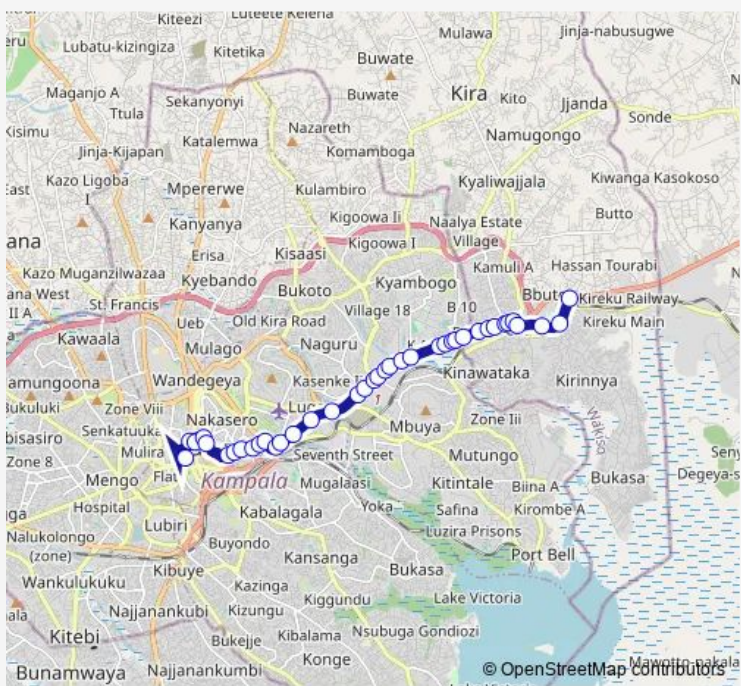

Bus IC057 Bweyogerere-New Taxi Park

[Go to website](#)

Direction
 New Taxi Park — Bweyogerere

40 stops

[Open route schedule](#)

- New Taxi Park
- Watoto Stage
- Commercial Court Building
- Watoto Church (Buganda Rd)
- French Embassy
- The Prestige Hotel Suites
- Sheraton Gardens - Nile Avenue
- Uganda Bureau of Statistics - Sheraton Hotel
- Ministry of Finance - International Conference Centre
- Ubc Headquarters (Nile Avenue)
- Uganda Media Centre (Nile Avenue)
- Oasis Mall
- Centenary Park - Electoral Commission
- Warid Clock Tower - Airtel Headquarters
- British American Tobacco
- Archer Rd - New Vision
- Lugogo Shopping Mall - Shoprite (Jinja Rd)
- Utoda Nakawa
- Kagate - Yuasa
- Nakawa Vocational Institute - Management Training And Advisory Centre (Mtac)
- Spear Motors - Jinja And Ntinda Rd Jct

Route schedule
 New Taxi Park — Bweyogerere

| | |
|-----------|-------------|
| Monday | 06:30-19:00 |
| Tuesday | 06:30-19:00 |
| Wednesday | 06:30-19:00 |
| Thursday | 06:30-19:00 |
| Friday | 06:30-19:00 |
| Saturday | 06:30-19:00 |
| Sunday | 06:30-19:00 |

Route info

Direction: New Taxi Park

Stops: 40

Trip Duration: 1 hour 8 min

■ IC057 — Bweyogerere-New Taxi Park **BusMaps**

Chata Investments - Umeme (Jinja Rd)

City Oil Nakawa

Steel And Tube Industries - Pepsi