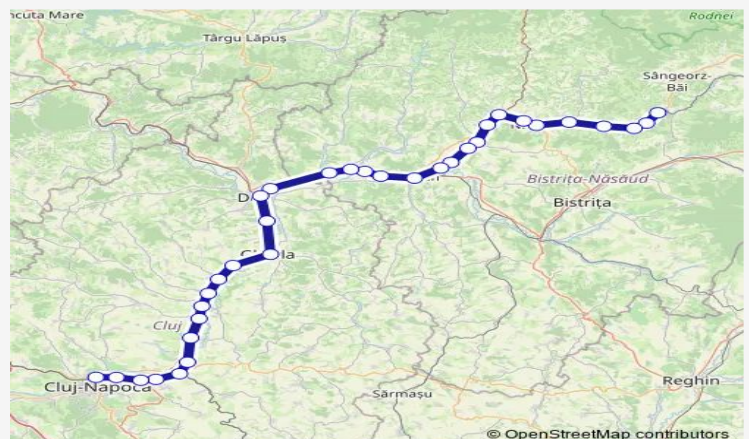

Mogoșeni Hm.

Cociu h.

Beclean pe Someș

Coldău Hm.

Ciceu Cristur h.

Route schedule

Ilva Mică — Cluj Napoca

Monday	10:00
Tuesday	10:00
Wednesday	10:00
Thursday	10:00
Friday	10:00
Saturday	—
Sunday	—

Route info

Direction: Ilva Mică

Stops: 34

Trip Duration: 3 hour 29 min

Reteag h.

Reteag Hm.

Dej Triaj

Dej Calatori