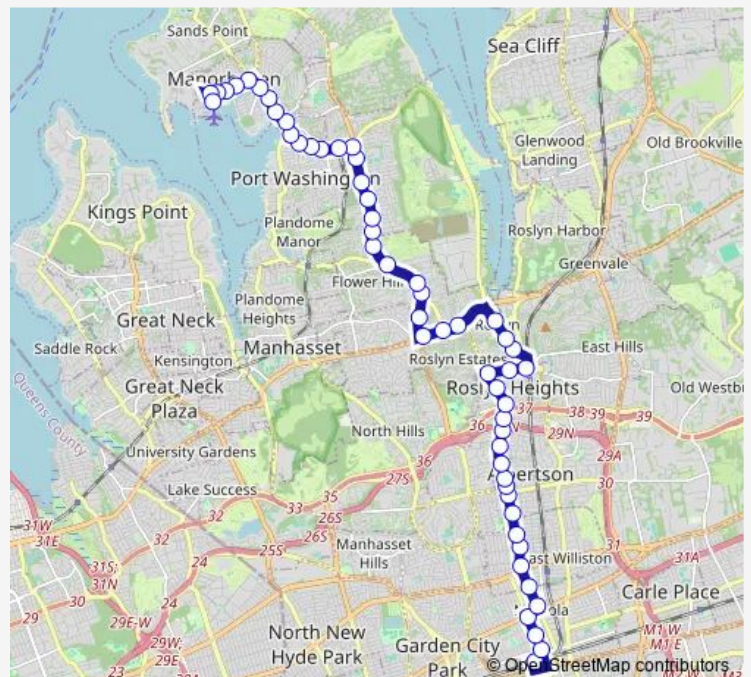

Saturday 06:00-21:00

Sunday 06:00-21:00

Route info

Direction: Mineola Bus Term

Stops: 54

Trip Duration: 0 hour 57 min

n23 — Willis Av / Pt Washington Bl

Roslyn Lirr Station

E Broadway / Main

Main St at entrance to Roslyn Park

Roslyn Clock Tower

Mineola Av / Old Northern

Northern Blvd + Middle Neck Rd

Pt Washington Bl / Northern

Port Wash Blvd + Bayberry Ridge

Port Wash Blvd + Middleneck Rd

Port Washington Blvd + Farmview Rd

Port Wash Blvd & Country Club Dr

Port Wash Blvd @ N Hemp Countryclub

Port Washington Blvd + Wakefield Av

Port Washington Blvd + Hawthorne Av

Port Washington Blvd + Colonial Ave

Port Washington Blvd + Fairview Ave

Port Washington Blvd + Campus Dr

Main St + Port Washington Blvd

Herbert Av / Main

Main St + Central Dr.

Main St Opp Madison Ave

Main St Opp Washington St

Shore Rd + Columbia Pl