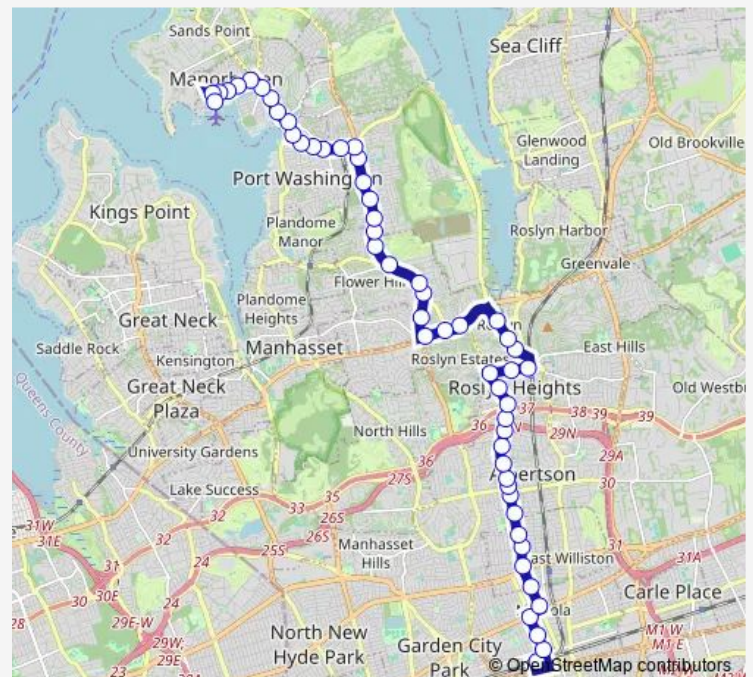

Saturday 06:00-21:00

Sunday 06:00-21:00

Route info

Direction: Mineola Bus Term

Stops: 54

Trip Duration: 0 hour 54 min

n23 — Willis Av / Pt Washington Bl

Roslyn Lirr Station

E Broadway / Main

Main St at entrance to Roslyn Park

Roslyn Clock Tower

Mineola Av / Old Northern

Northern Blvd + Middle Neck Rd

Pt Washington Bl / Northern

Port Wash Blvd + Bayberry Ridge

Port Wash Blvd + Middleneck Rd

Port Washington Blvd + Farmview Rd

Port Wash Blvd & Country Club Dr

Port Wash Blvd @ N Hemp Countryclub

Port Washington Blvd + Wakefield Av

Port Washington Blvd + Hawthorne Av

Port Washington Blvd + Colonial Ave

Port Washington Blvd + Fairview Ave

Port Washington Blvd + Campus Dr

Main St + Port Washington Blvd

Herbert Av / Main

Main St + Central Dr.

Main St Opp Madison Ave

Main St Opp Washington St

Shore Rd + Columbia Pl