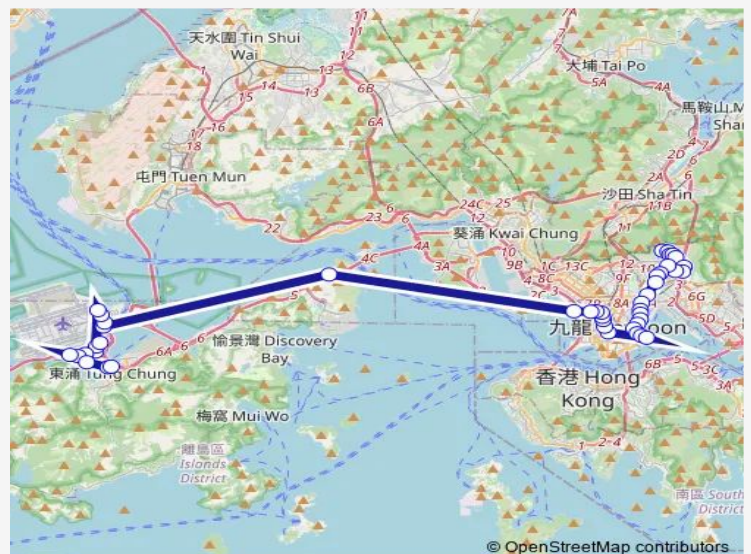

Route schedule

[Ctb] Tung Chung Station|[Lwb+Ctb] Tung Chung Station BUS Terminus/
Tung Chung Station|[Lwb] Tung Chung Station BUS Terminus|[Nlb] Tung Chung MTR Station — [Ctb] TSZ WAN Shan (North)|[Kmb+Ctb] TSZ WAN Shan (North) BUS Terminus/
Tsz WAN Shan (North)|[Kmb] TSZ WAN Shan (North) BUS Terminus

Stops: 41

Trip Duration: 1 hour 50 min

[Ctb] Regal Airport Hotel, Cheong TAT Road[[Lwb+Ctb] Regal Airport Hotel/
Regal Airport Hotel, Cheong TAT Road[[Lwb] Regal Airport Hotel[[Nlb] Regal Airport Hotel

[Ctb] Lantau Link BUS-BUS Interchange[[Lwb+Ctb] Lantau Link Interchange/
Lantau Link BUS-BUS Interchange[[Lwb] Lantau Link Interchange