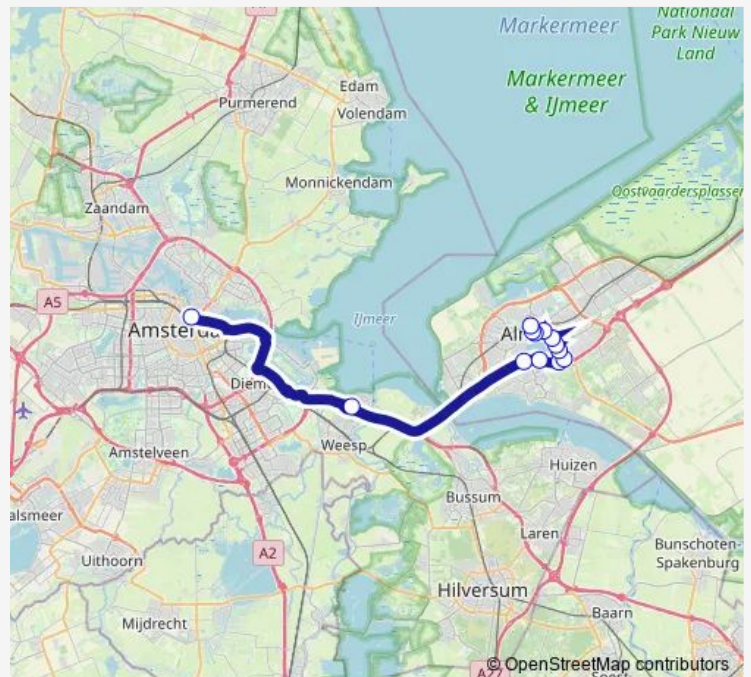

Almere Stad, Greta Garboplantsoen

Almere Stad, Flevoziekenhuis

Almere Stad, Stadhuisplein

Almere Stad, Station Centrum

**Route schedule**

Amsterdam, Centraal Station — Almere Stad, Station Centrum

Monday	26:26 <sup>+1</sup>
Tuesday	03:26-04:26
Wednesday	—
Thursday	—
Friday	26:26 <sup>+1</sup>
Saturday	03:26-02:26 <sup>+1</sup>
Sunday	03:26-04:26

**Route info**

Direction: Amsterdam, Centraal Station

Stops: 13

Trip Duration: 0 hour 45 min

## Direction

Almere Stad, Station Centrum — Amsterdam, Centraal Station

13 stops

[Open route schedule](#)

Almere Stad, Station Centrum

Almere Stad, Stadhuisplein

Almere Stad, Flevoziekenhuis

Almere Stad, Greta Garboplantsoen

## Route schedule

Almere Stad, Station Centrum — Amsterdam, Centraal Station

Monday 25:09-02:12<sup>+1</sup>

Tuesday 03:12

Wednesday —

Thursday —

Friday 25:09-02:12<sup>+1</sup>

Saturday 03:12-02:12<sup>+1</sup>