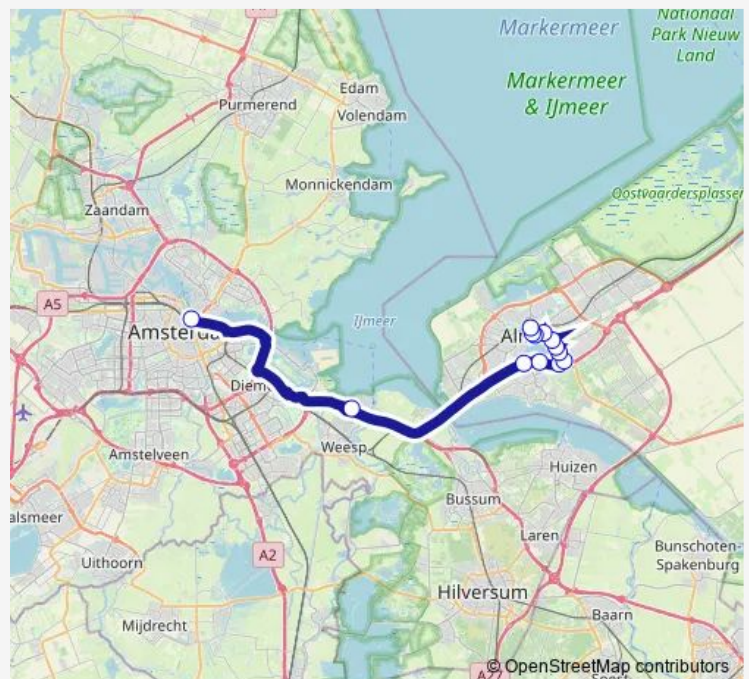

Bus N23 Lijn N23 (Nightgo) A'dam Centraal - Almere Centrum

[Go to website](#)

Direction

Amsterdam, Centraal Station — Almere Stad, Station Centrum

13 stops

[Open route schedule](#)

Amsterdam, Centraal Station

Muiden, P+R terrein

Almere Stad, Busstation 't Oor

Almere Stad, Hortus

Almere Stad, Kasteel

Almere Stad, Veluwsekant

Almere Stad, Walt Disneyplantsoen

Almere Stad, Bunuellaan

Almere Stad, Romy Schneiderweg

Almere Stad, Greta Garboplantsoen

Almere Stad, Flevoziekenhuis

Almere Stad, Stadhuisplein

Almere Stad, Station Centrum

Route schedule

Amsterdam, Centraal Station — Almere Stad, Station Centrum

Monday	26:26 ⁺¹
Tuesday	03:26-04:26
Wednesday	—
Thursday	26:26 ⁺¹
Friday	03:26-02:26 ⁺¹
Saturday	03:26-02:26 ⁺¹
Sunday	03:26-04:26

Route info

Direction: Amsterdam, Centraal Station

Stops: 13

Trip Duration: 0 hour 45 min

Direction

Almere Stad, Station Centrum — Amsterdam, Centraal Station

13 stops

[Open route schedule](#)