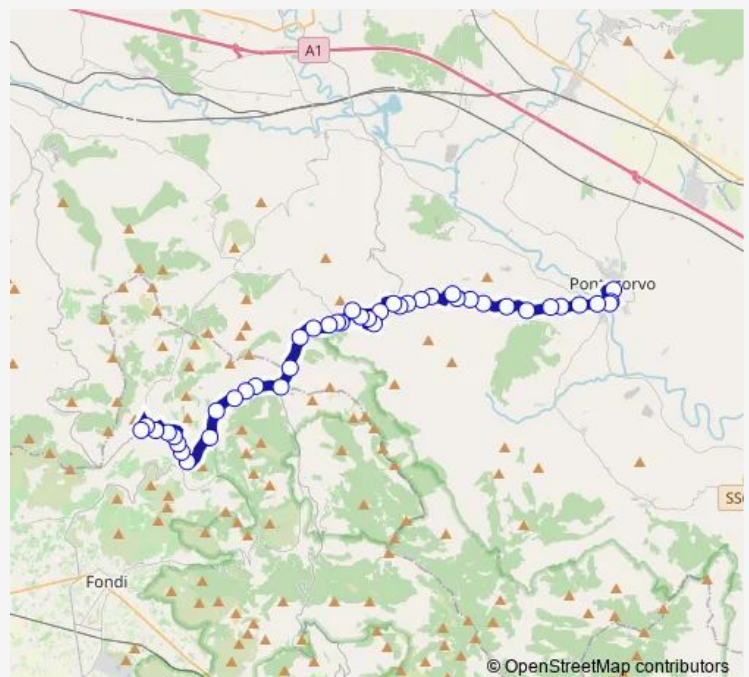

Pico | Via Farnese Via Umberto I # f4317

Pico | Via Farnese Via Carnevale # f4318

Pico | Via Farnese Via Farneti # f4319

Route schedule

Pontecorvo | Ospedale # f4299 — Lenola | Via Roma Via Carduso # f4053

Monday 06:25

Tuesday 06:25

Wednesday 06:25

Thursday 06:25

Friday 06:25

Saturday —

Sunday —

Route info

Direction: Pontecorvo | Ospedale # f4299

Stops: 43

Trip Duration: 0 hour 40 min

Pontecorvo - Lenola (Comune) # Mp940a

Pico | Via Farnese, 40 # f4320

Pico | Via Farnese, 30 # f4321

Pico | Via Farnese Via Calcarale # f4322