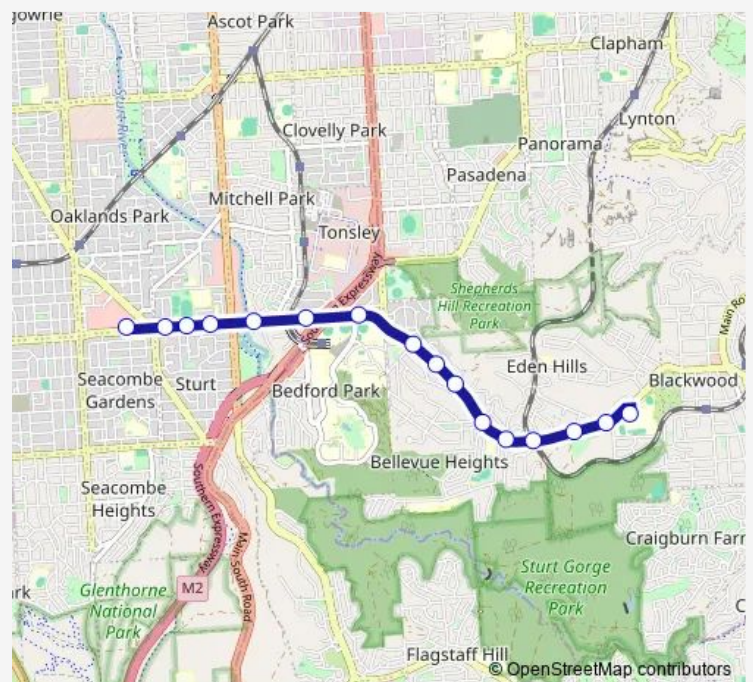

### Direction

Zone A Marion Interchange - North side — Stop School Blackwood High Set Down

16 stops

[Open route schedule](#)

Zone A Marion Interchange - North side

Stop 29D Sturt Rd - North side

Stop 29C Sturt Rd - North side

Stop 28A Shepherds Hill Rd - North East side

Stop 29 Shepherds Hill Rd - North side

Stop 29A Shepherds Hill Rd - North side

Stop 29B Shepherds Hill Rd - North West side

Stop 30 Shepherds Hill Rd - North West side

### Route schedule

Zone A Marion Interchange - North side — Stop School Blackwood High Set Down

Monday	08:11
Tuesday	08:11
Wednesday	08:11
Thursday	08:11
Friday	08:11
Saturday	—
Sunday	—

### Route info

Direction: Zone A Marion Interchange - North side

Stops: 16

Trip Duration: 0 hour 17 min

996 Bus time schedules and route maps are available in an offline PDF at [busmaps.com](https://busmaps.com). Use the [busmaps.com](https://busmaps.com) website to see live bus times, train schedule or subway schedule, and step-by-step directions for all public transit in Mitcham