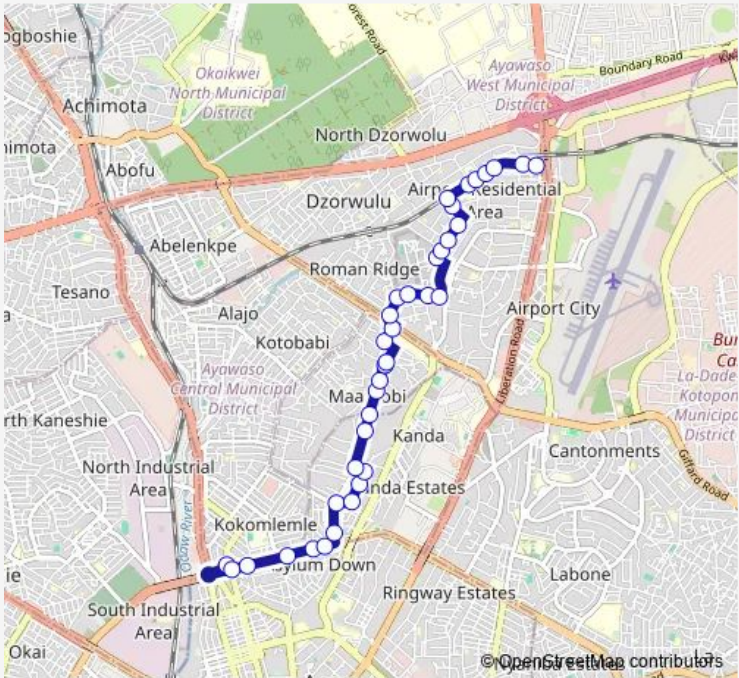

## Bus 996 Nima - Maamobi ↔ Circle

[Go to website](#)

**Direction**  
 Circle — Shangrila  
 37 stops  
[Open route schedule](#)

- Circle
- Mami Dokuno
- Equip
- Paloma
- Multi Choice
- Kanda
- Nima Police Station
- Nima Roundabout
- School Junction Nima
- Nima Mamobi
- Curve
- Nima Station
- Alaska
- Gutter
- Mawarko
- Maamobi
- Mamobi Market
- Nima Overhead
- Konka
- Accra Girls
- Power House

Route schedule  
 Circle — Shangrila

Monday	06:00
Tuesday	06:00
Wednesday	06:00
Thursday	06:00
Friday	06:00
Saturday	06:00
Sunday	06:00

Route info  
 Direction: Circle  
 Stops: 37  
 Trip Duration: 0 hour 50 min

High Flow

Chinese

T Junction

Nyaho

School Junction

Container First

Container Second

Mangoase

## Direction

Shangrila — Circle

35 stops

[Open route schedule](#)

Shangrila

Container First

Second Container

School Junction