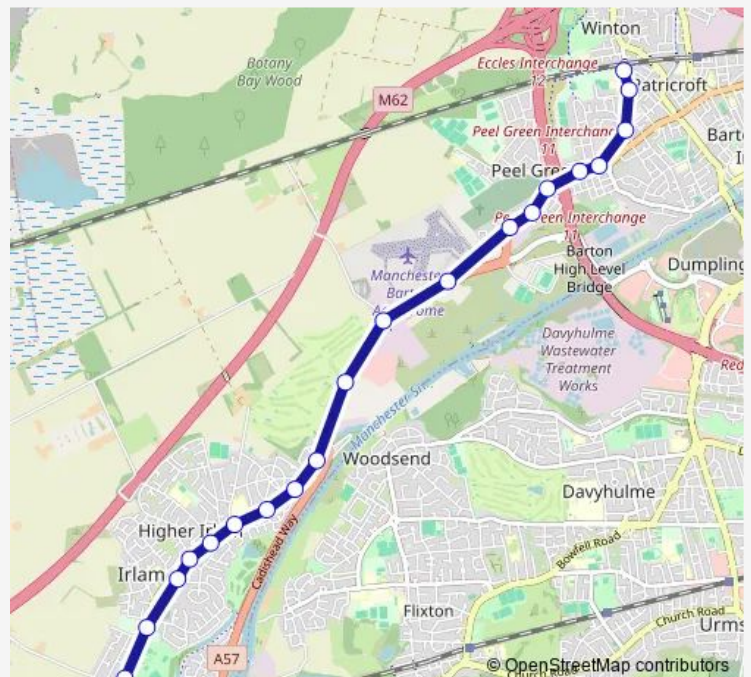

Locklands Lane

Ferry Road

Moorfield Road

Fiddlers Lane

Princes Avenue

Boundary Road

Addison Road

Boysnope Farm

Friday 07:34

Saturday —

Sunday —

Route info

Direction: Lathom Road

Stops: 20

Trip Duration: 0 hour 36 min

■ 996 — St Patrick's High School - Irlam

Barton Moss Road

Boysnope Farm

Addison Road

Boundary Road

Princes Avenue

Moorfield Road

Weston Road

Harewood Road

Thursday 15:10

Friday 15:10

Saturday —

Sunday —

Route info

Direction: St Patrick's High School

Stops: 23

Trip Duration: 0 hour 28 min