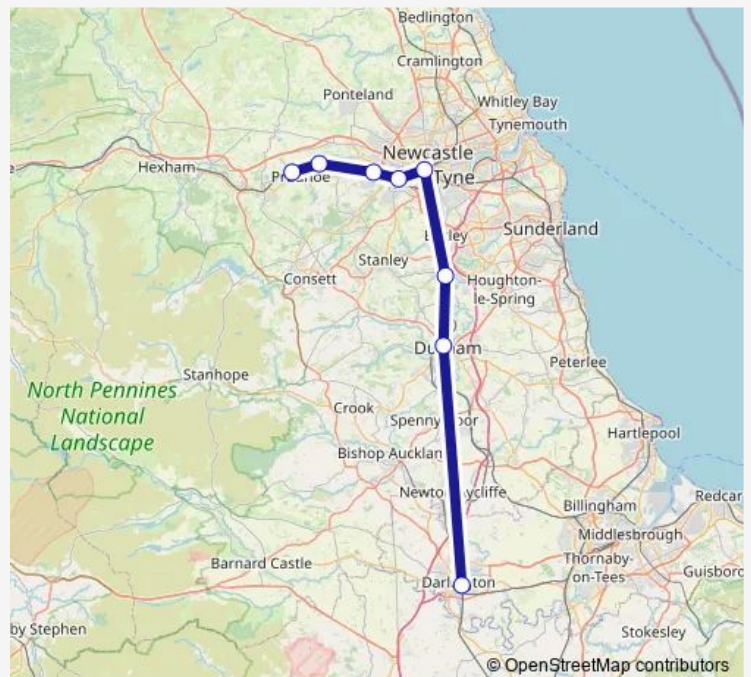

Rail Nt:Dar->Pru NT train service from DAR to Pru

[Go to website](#)

Direction

Darlington — Prudhoe

8 stops

[Open route schedule](#)

Darlington

Durham

Chester-le-Street

Newcastle

Metrocentre

Blaydon

Wylam

Prudhoe

Route schedule

Darlington — Prudhoe

Monday —

Tuesday —

Wednesday —

Thursday —

Friday —

Saturday —

Sunday

08:02

Route info

Direction: Darlington

Stops: 8

Trip Duration: 1 hour 5 min

■ Nt:Dar->Pru — NT train service from DAR to Pru

Nt:Dar->Pru Rail time schedules and route maps are available in an offline PDF at busmaps.com. Use the busmaps.com website to see live bus times, train schedule or subway schedule, and step-by-step directions for all public transit in Newcastle upon Tyne