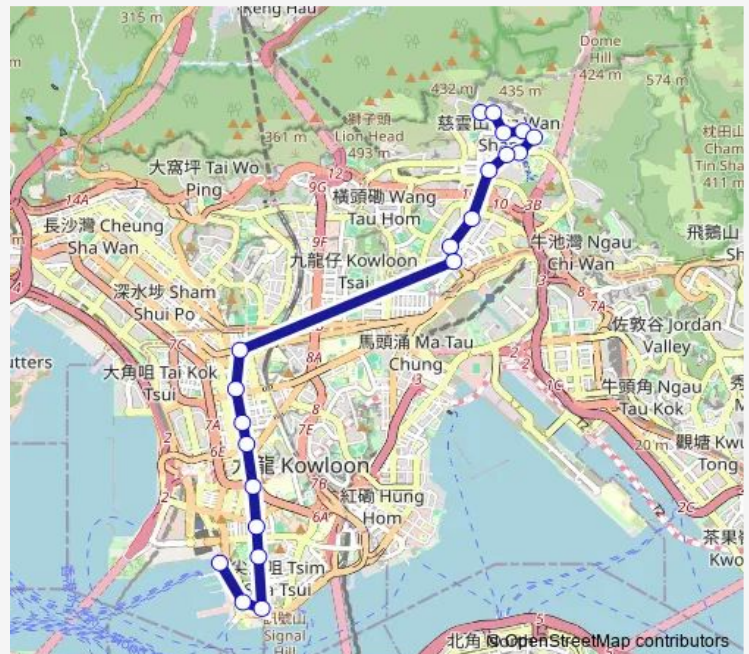

[Ctb] Prince Edward Station, Prince Edward Road West → [Kmb] Prince Edward Station

Route schedule

[Ctb] TSZ WAN Shan (North) → [Kmb+Ctb] TSZ WAN Shan (North) BUS Terminus /
 Tsz WAN Shan (North) → [Kmb] TSZ WAN Shan (North) BUS Terminus — [Kmb] China Ferry Terminal BUS Terminus

Monday	07:30-10:00
Tuesday	07:30-10:00
Wednesday	07:30-10:00
Thursday	07:30-10:00
Friday	07:30-10:00
Saturday	10:00-13:00
Sunday	—

Route info

Direction: [Ctb] TSZ WAN Shan (North) → [Kmb+Ctb] TSZ WAN Shan (North) BUS Terminus /
 Tsz WAN Shan (North) → [Kmb] TSZ WAN Shan (North) BUS Terminus

Stops: 21

Trip Duration: 0 hour 50 min

[Ctb] Argyle Centre, Nathan Road[[Kmb] Mong KOK Station

[Ctb] Sino Centre, Nathan Road[[Kmb] SOY Street Mong Kok

[Ctb] Pitt Street, Nathan Road[[Kmb] Pitt Street YAU MA Tei