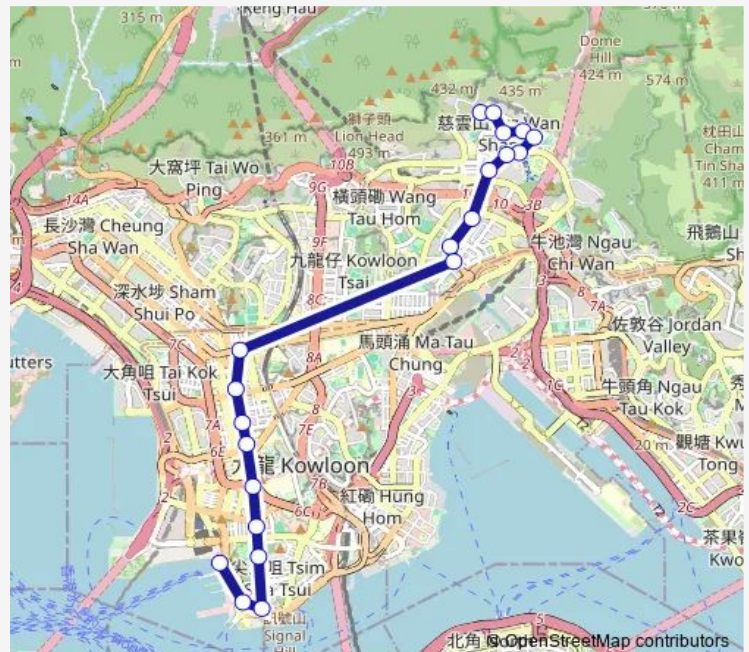

[Ctb] Prince Edward Station, Prince Edward Road West [Kmb] Prince Edward Station

Route schedule

[Ctb] TSZ WAN Shan (North) [Kmb+Ctb] TSZ WAN Shan (North) BUS Terminus /
 Tsz WAN Shan (North) [Kmb] TSZ WAN Shan (North) BUS Terminus — [Kmb] China Ferry Terminal BUS Terminus

Monday	07:30-10:00
Tuesday	07:30-10:00
Wednesday	07:30-10:00
Thursday	07:30-10:00
Friday	07:30-10:00
Saturday	10:00-13:00
Sunday	—

Route info

Direction: [Ctb] TSZ WAN Shan (North) [Kmb+Ctb] TSZ WAN Shan (North) BUS Terminus /
 Tsz WAN Shan (North) [Kmb] TSZ WAN Shan (North) BUS Terminus

Stops: 21

Trip Duration: 0 hour 54 min

[Ctb] Argyle Centre, Nathan Road[[Kmb] Mong KOK Station

[Ctb] Sino Centre, Nathan Road[[Kmb] SOY Street Mong Kok

[Ctb] Pitt Street, Nathan Road[[Kmb] Pitt Street YAU MA Tei