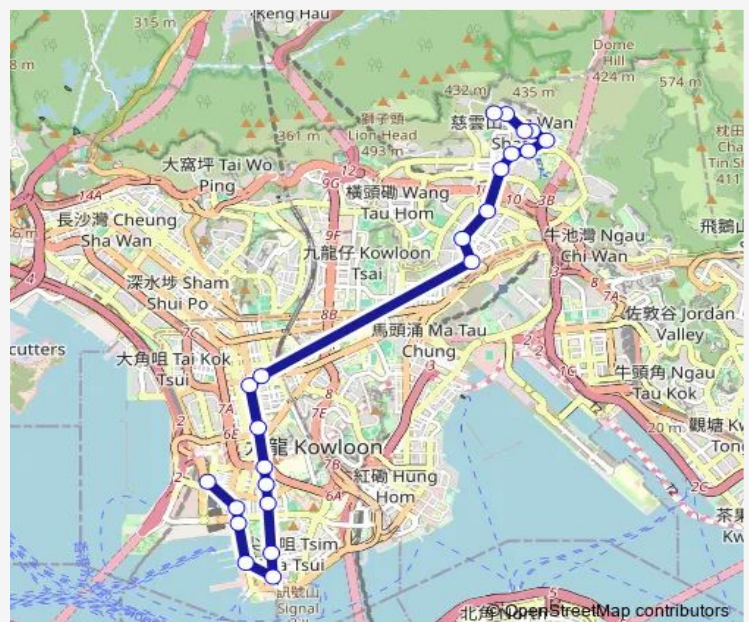

Monday 17:45-19:15

Tuesday 17:45-19:15

Wednesday 17:45-19:15

Thursday 17:45-19:15

Friday 17:45-19:15

Saturday 17:45-19:15

Sunday —

Route info

Direction: [Ctb] HSR West Kowloon Station[[Kmb] Jordan (West Kowloon Station) BUS Terminus

Stops: 23

Trip Duration: 1 hour 2 min

School/
Ng WAH Catholic Secondary School, Choi Hung Road[[Kmb] NG WAH Catholic Secondary School