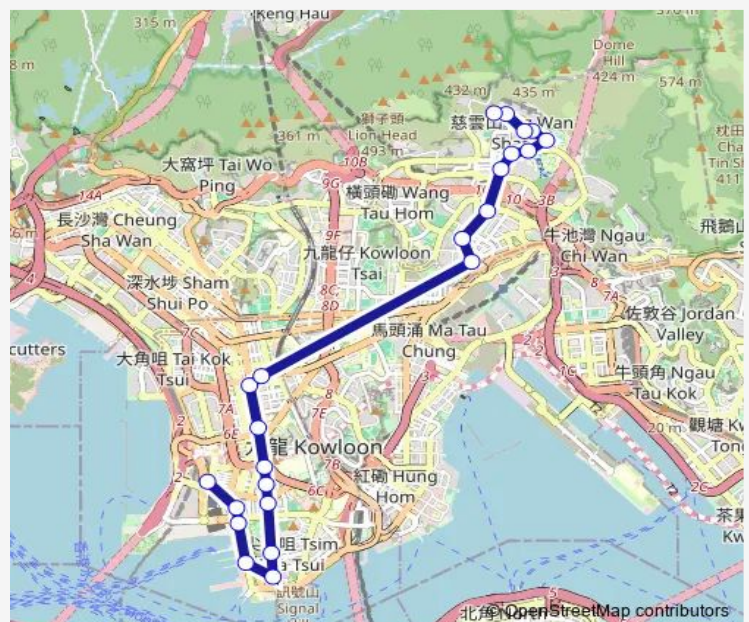

[Ctb] Sincere Podium, Argyle Street[[Kmb] Mong KOK Station

### Route schedule

[Ctb] HSR West Kowloon Station[[Kmb] Jordan (West Kowloon Station) BUS Terminus — [Ctb] TSZ WAN Shan (North)][[Kmb+Ctb] TSZ WAN Shan (North) BUS Terminus/<Br>Tsz WAN Shan (North)][[Kmb] TSZ WAN Shan (North) BUS Terminus

### Route info

Direction: [Ctb] HSR West Kowloon Station[[Kmb] Jordan (West Kowloon Station) BUS Terminus

Stops: 23

Trip Duration: 1 hour 5 min

[Ctb] NG WAH Catholic Secondary School, Choi Hung Road[[Kmb+Ctb] NG WAH Catholic Secondary School/<Br>Ng WAH Catholic Secondary School, Choi Hung Road[[Kmb] NG WAH Catholic Secondary School