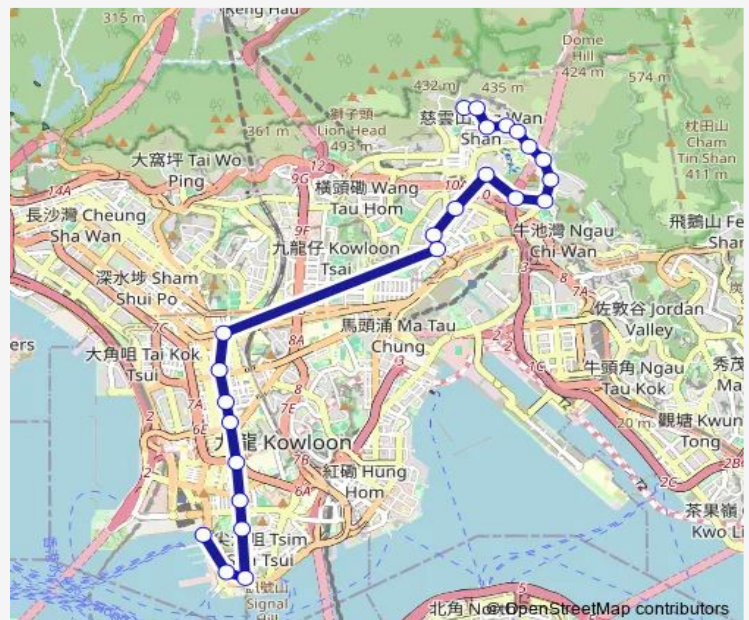

### Route schedule

[Ctb] TSZ WAN Shan (North) [Kmb+Ctb] TSZ WAN Shan (North) BUS Terminus <Br> Tsz WAN Shan (North) [Kmb] TSZ WAN Shan (North) BUS Terminus — [Kmb] China Ferry Terminal BUS Terminus

Monday	08:10
Tuesday	08:10
Wednesday	08:10
Thursday	08:10
Friday	08:10
Saturday	—
Sunday	—

### Route info

Direction: [Ctb] TSZ WAN Shan (North) [Kmb+Ctb] TSZ WAN Shan (North) BUS Terminus <Br> Tsz WAN Shan (North) [Kmb] TSZ WAN Shan (North) BUS Terminus

Stops: 24

Trip Duration: 0 hour 56 min

[Ctb] Wong TAI SIN Police Station, Choi Hung Road[[Kmb] Wong TAI SIN Police Station