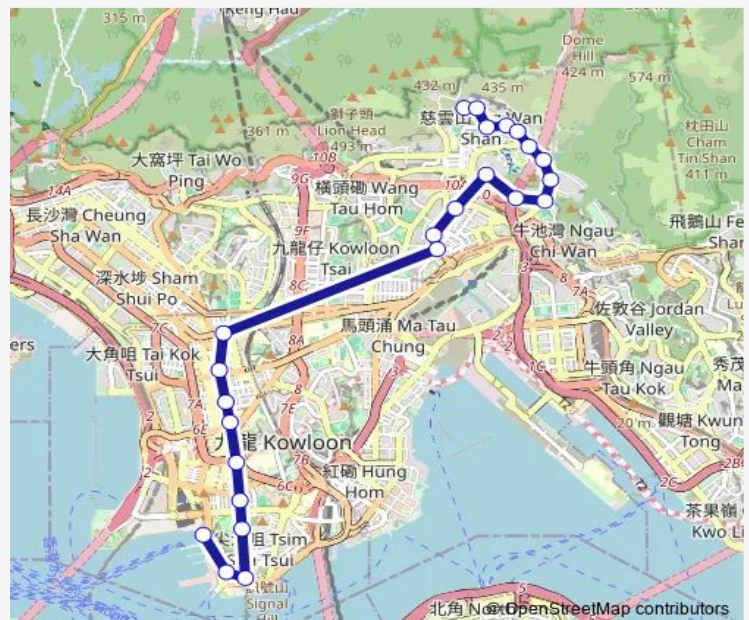

[Ctb] Lung Poon Court, Fung TAK Road[[Kmb+Ctb] Lung Poon Court/
Lung Poon Court, Fung TAK Road[[Kmb] Lung Poon Court

Route schedule

[Ctb] TSZ WAN Shan (North)[[Kmb+Ctb] TSZ WAN Shan (North) BUS Terminus/
Tsz WAN Shan (North)[[Kmb] TSZ WAN Shan (North) BUS Terminus — [Kmb] China Ferry Terminal BUS Terminus

Monday	08:10
Tuesday	08:10
Wednesday	08:10
Thursday	08:10
Friday	08:10
Saturday	—
Sunday	—

Route info

Direction: [Ctb] TSZ WAN Shan (North)[[Kmb+Ctb] TSZ WAN Shan (North) BUS Terminus/
Tsz WAN Shan (North)[[Kmb] TSZ WAN Shan (North) BUS Terminus

Stops: 24

Trip Duration: 1 hour 1 min

[Ctb] Wong TAI SIN Police Station, Choi Hung Road[[Kmb] Wong TAI SIN Police Station

[Kmb] YIN Hing Street, SAN PO Kong

[Ctb] Ning Yuen Street, Choi Hung Road[[Kmb+Ctb] Ning Yuen Street, SAN PO Kong/
Ning Yuen Street, Choi Hung Road[[Kmb] Ning Yuen Street, SAN PO Kong