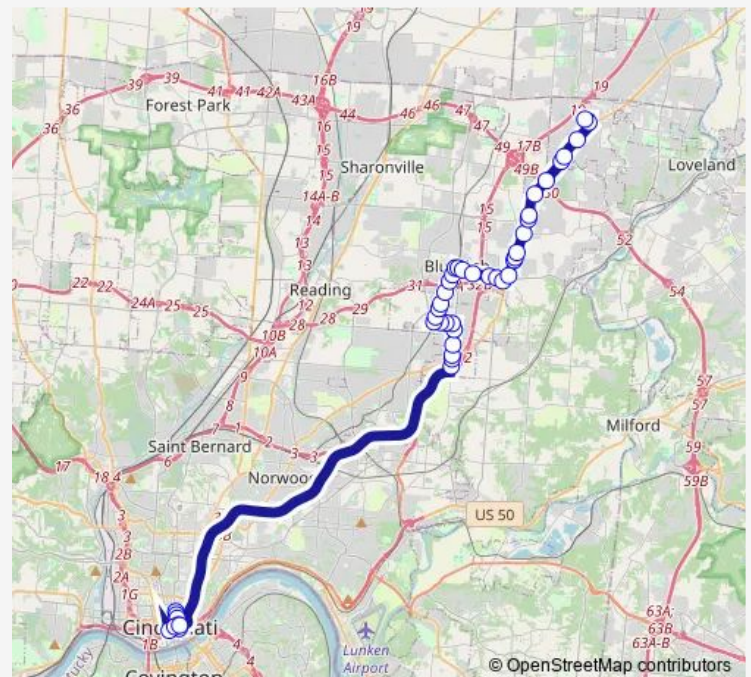

Kenwood RD & Orchard Ave

Kenwood RD 7875

Kenwood RD & Marieview Ct

Kugler Mill RD & Wilton Rd

Kugler Mill RD & Deerway Dr

Kugler Mill RD & Monroe Ave

Kugler Mill RD & Blue ASH Ave

Blue ASH AVE & Harrison Ave

Thursday 15:36-17:48

Friday 15:36-17:48

Saturday —

Sunday —

Route info

Direction: Sycamore ST & Court St

Stops: 44

Trip Duration: 1 hour 0 min

Direction

Government Square Area H — Seven Gables Station

64 stops

[Open route schedule](#)

Government Square Area H

Main ST & 8TH St

Main ST & Central Pkwy

Reading RD at Pendleton St